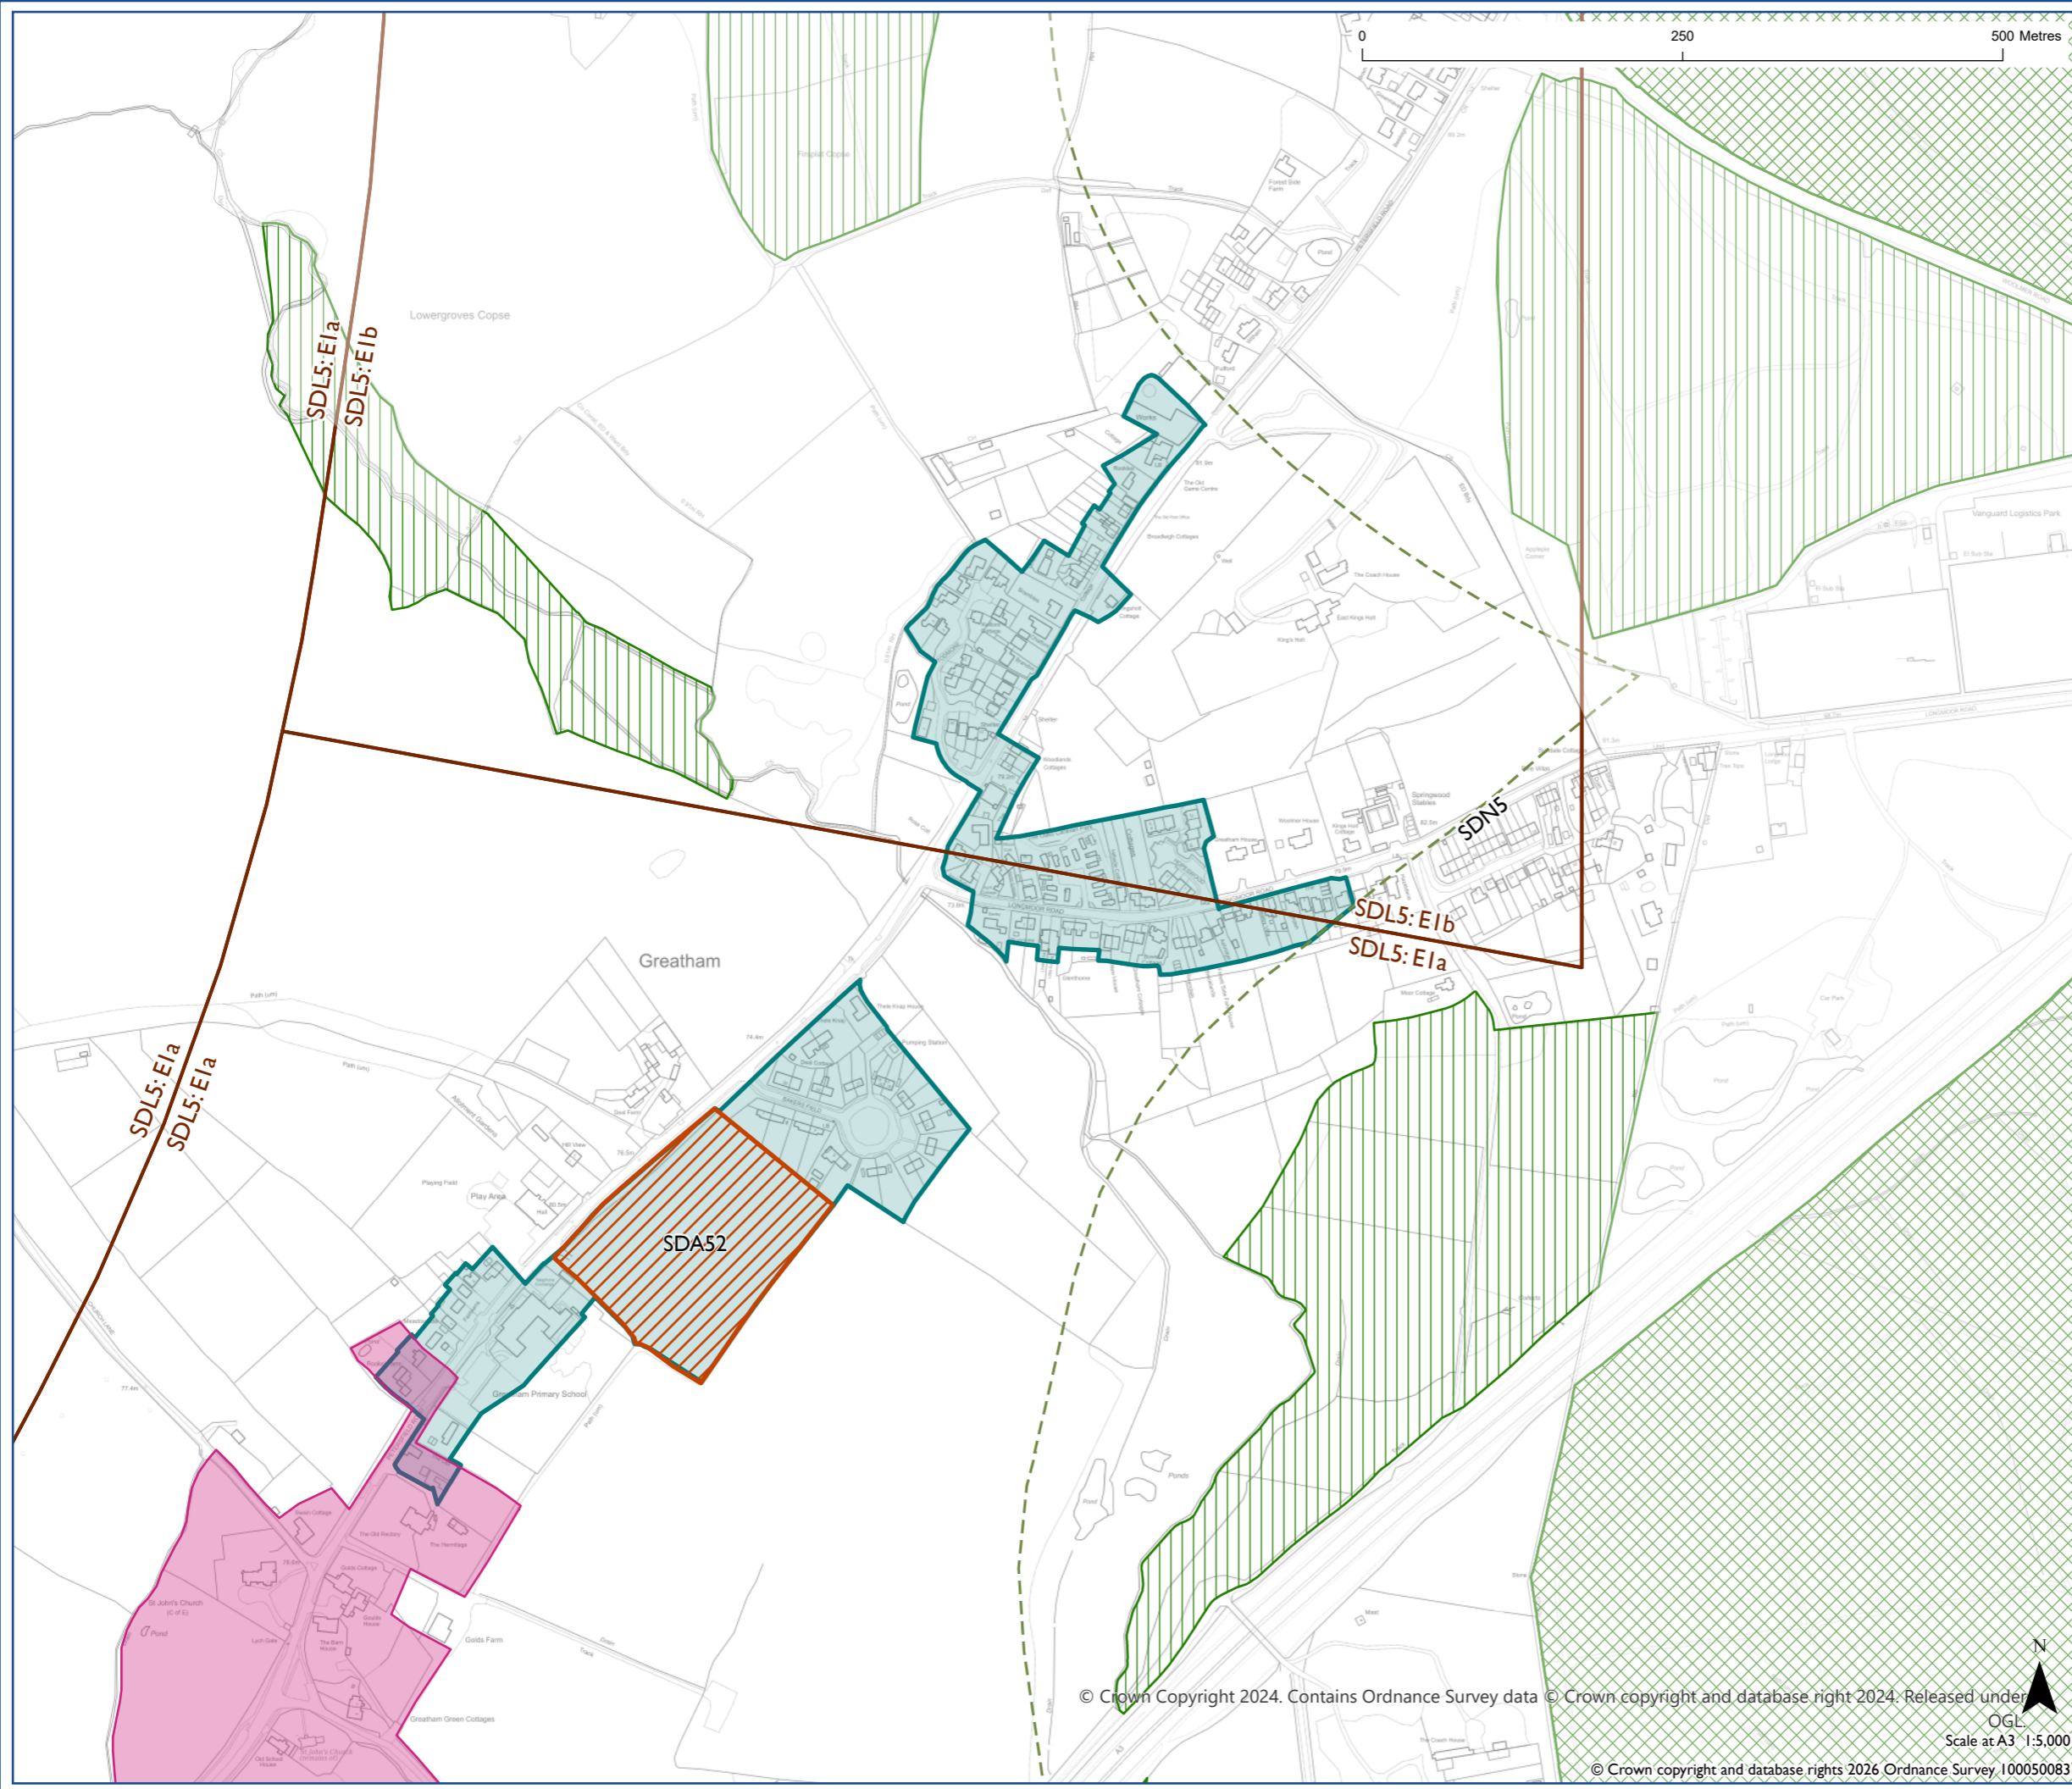

Proposed Submission South Downs
Local Plan - Policies Map Inset:
Greatham

-  Settlement Boundary SDC2
-  Residential or Residential with other uses Allocation SDA I-80
-  Dark Night Sky Zone SDL5 (this area is within)
-  HRA Area SDN5 (this area is within)
-  International Nature Conservation Designation SDNI (where present)
-  National Nature Conservation Designation SDNI (where present)
-  Local Nature Conservation Designation SDNI (where present)
-  Conservation Area SDL8

Map Notes:

© Crown Copyright 2024. Contains Ordnance Survey data © Crown copyright and database right 2024. Released under OGL.
Scale at A3 1:5,000

© Crown copyright and database rights 2026 Ordnance Survey 100050083