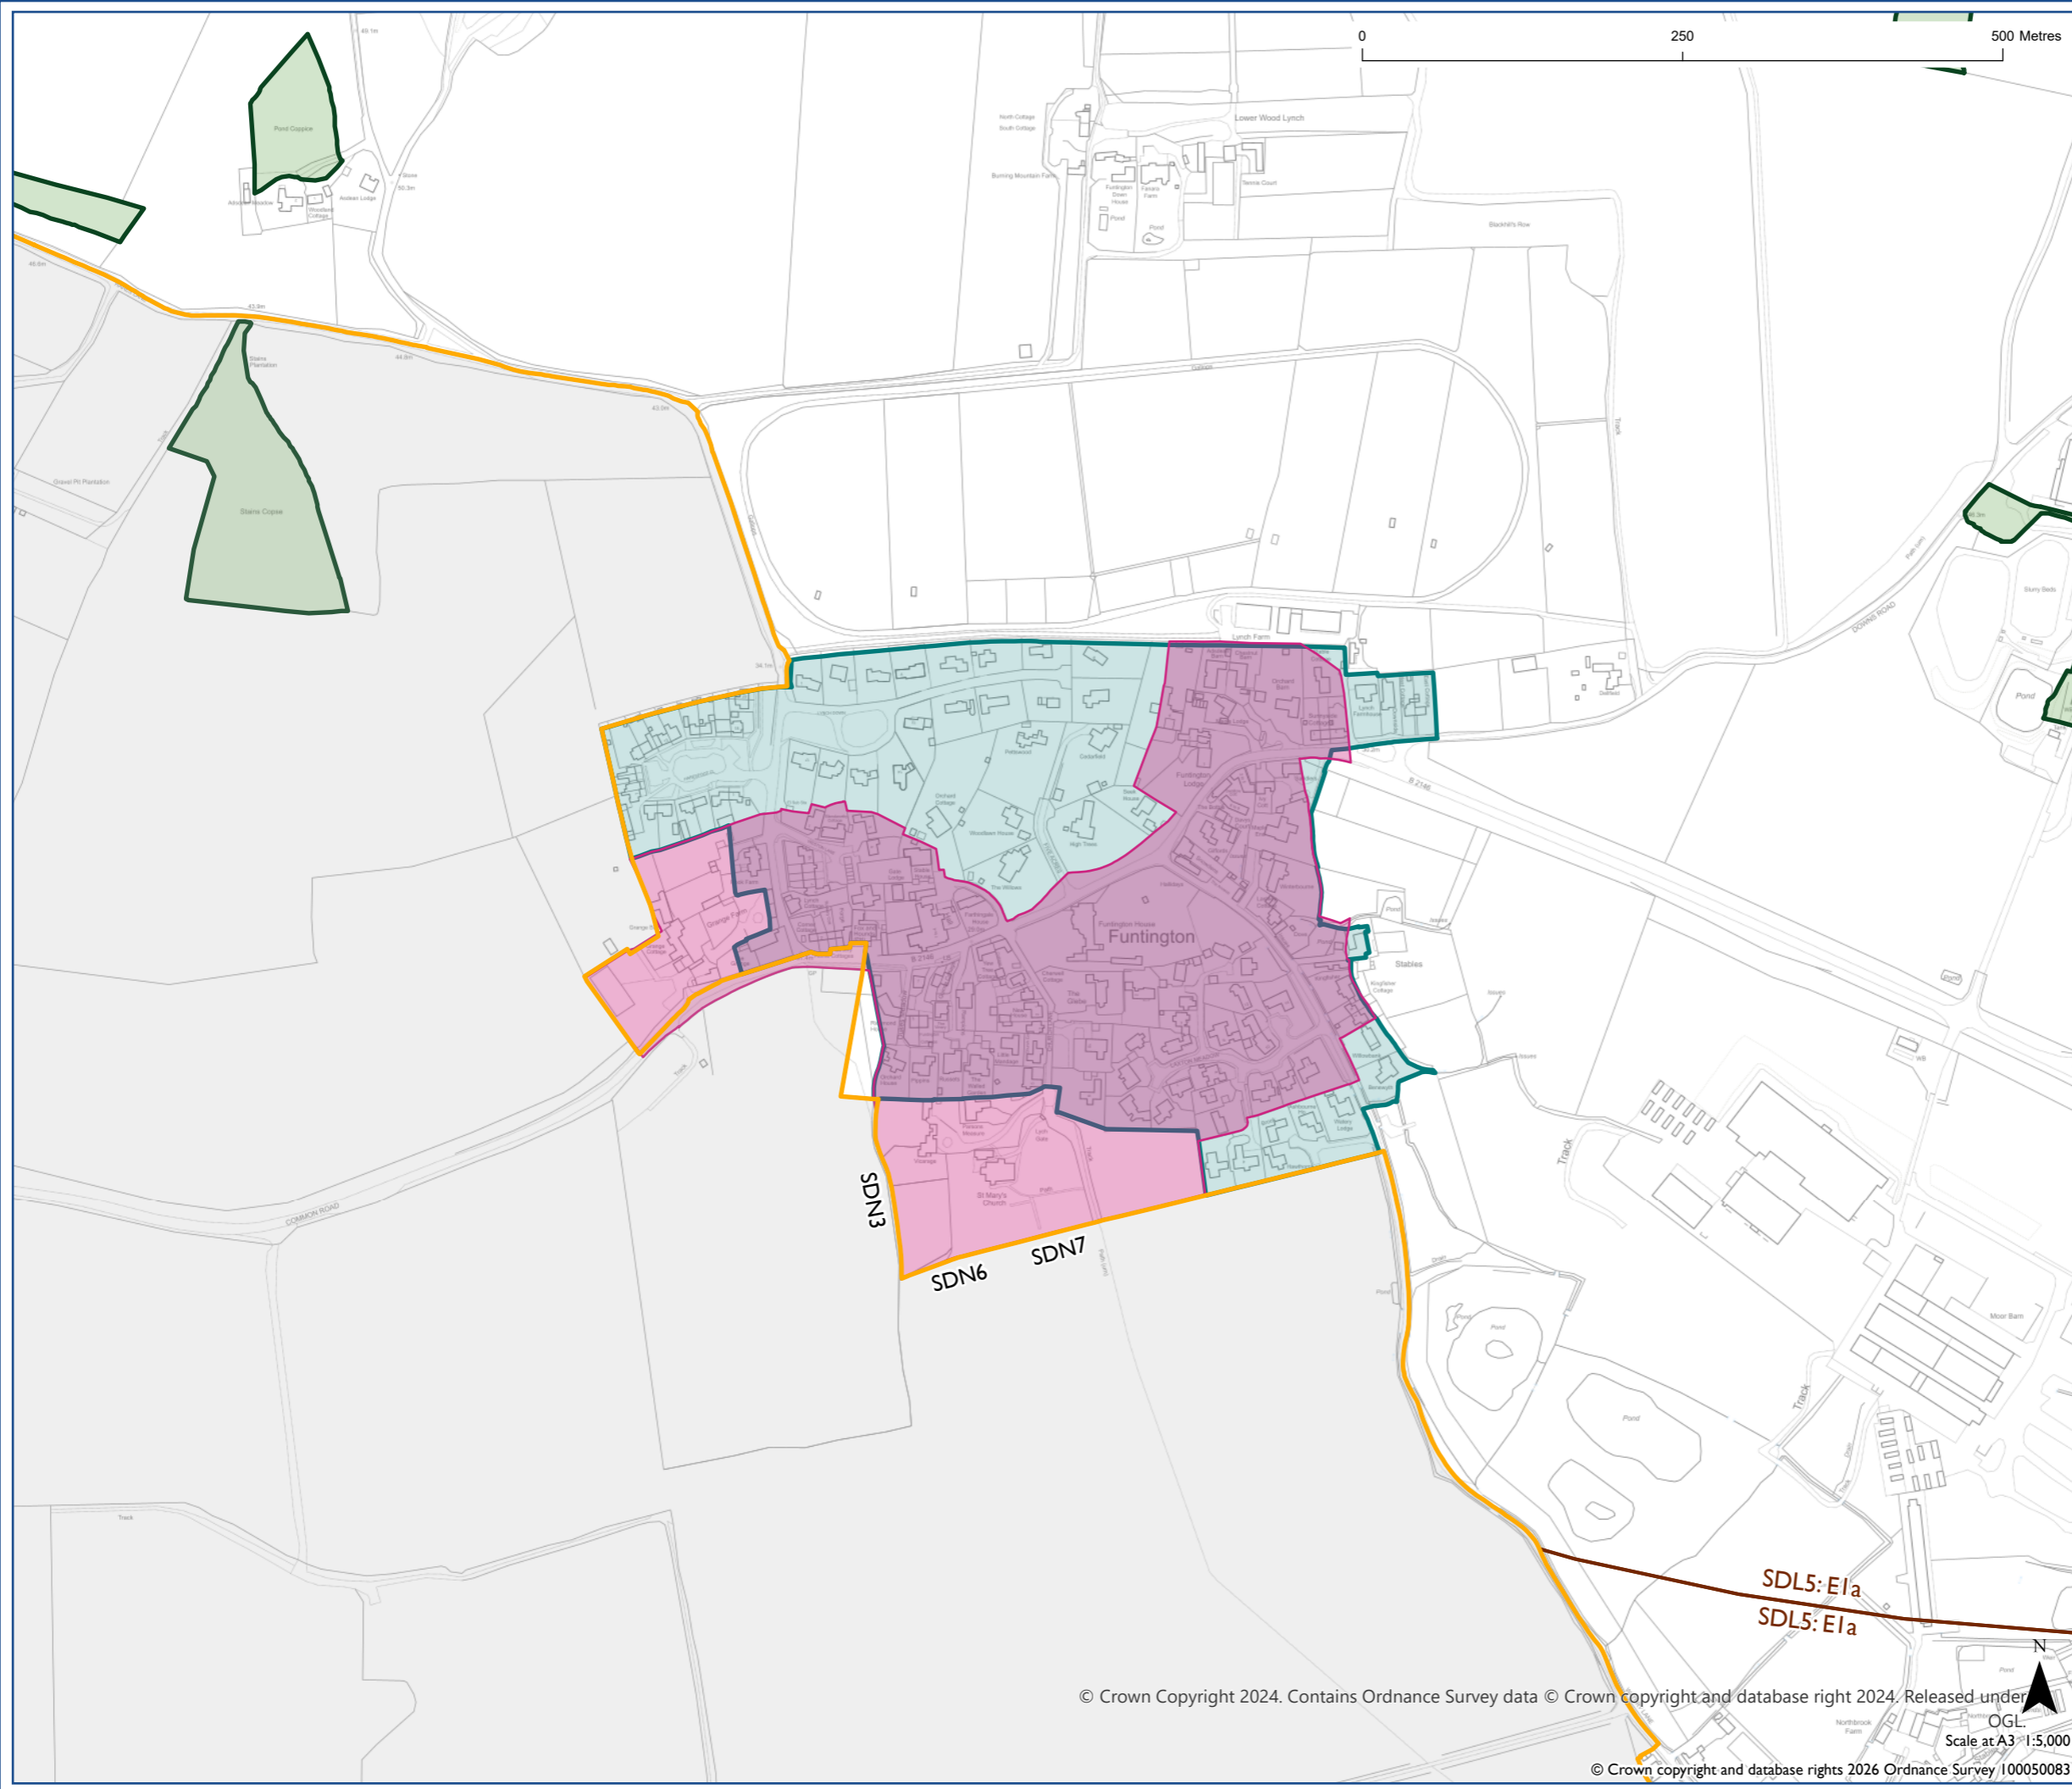

Proposed Submission South Downs
Local Plan - Policies Map Inset:
Funtington

-  Settlement Boundary SDC2
-  Dark Night Sky Zone SDL5 (this area is within)
-  HRA Area SDN3 (this area is within)
-  HRA Area SDN6 (this area is within)
-  HRA Area SDN7 (this area is within)
-  International Nature Conservation Designation SDN1 (where present)
-  National Nature Conservation Designation SDN1 (where present)
-  Local Nature Conservation Designation SDN1 (where present)
-  Irreplaceable Habitats SDN1
-  Conservation Area SDL8
-  SDNPA Boundary

Map Notes:

© Crown Copyright 2024. Contains Ordnance Survey data © Crown copyright and database right 2024. Released under OGL.
Scale at A3 1:5,000

© Crown copyright and database rights 2026 Ordnance Survey 100050083