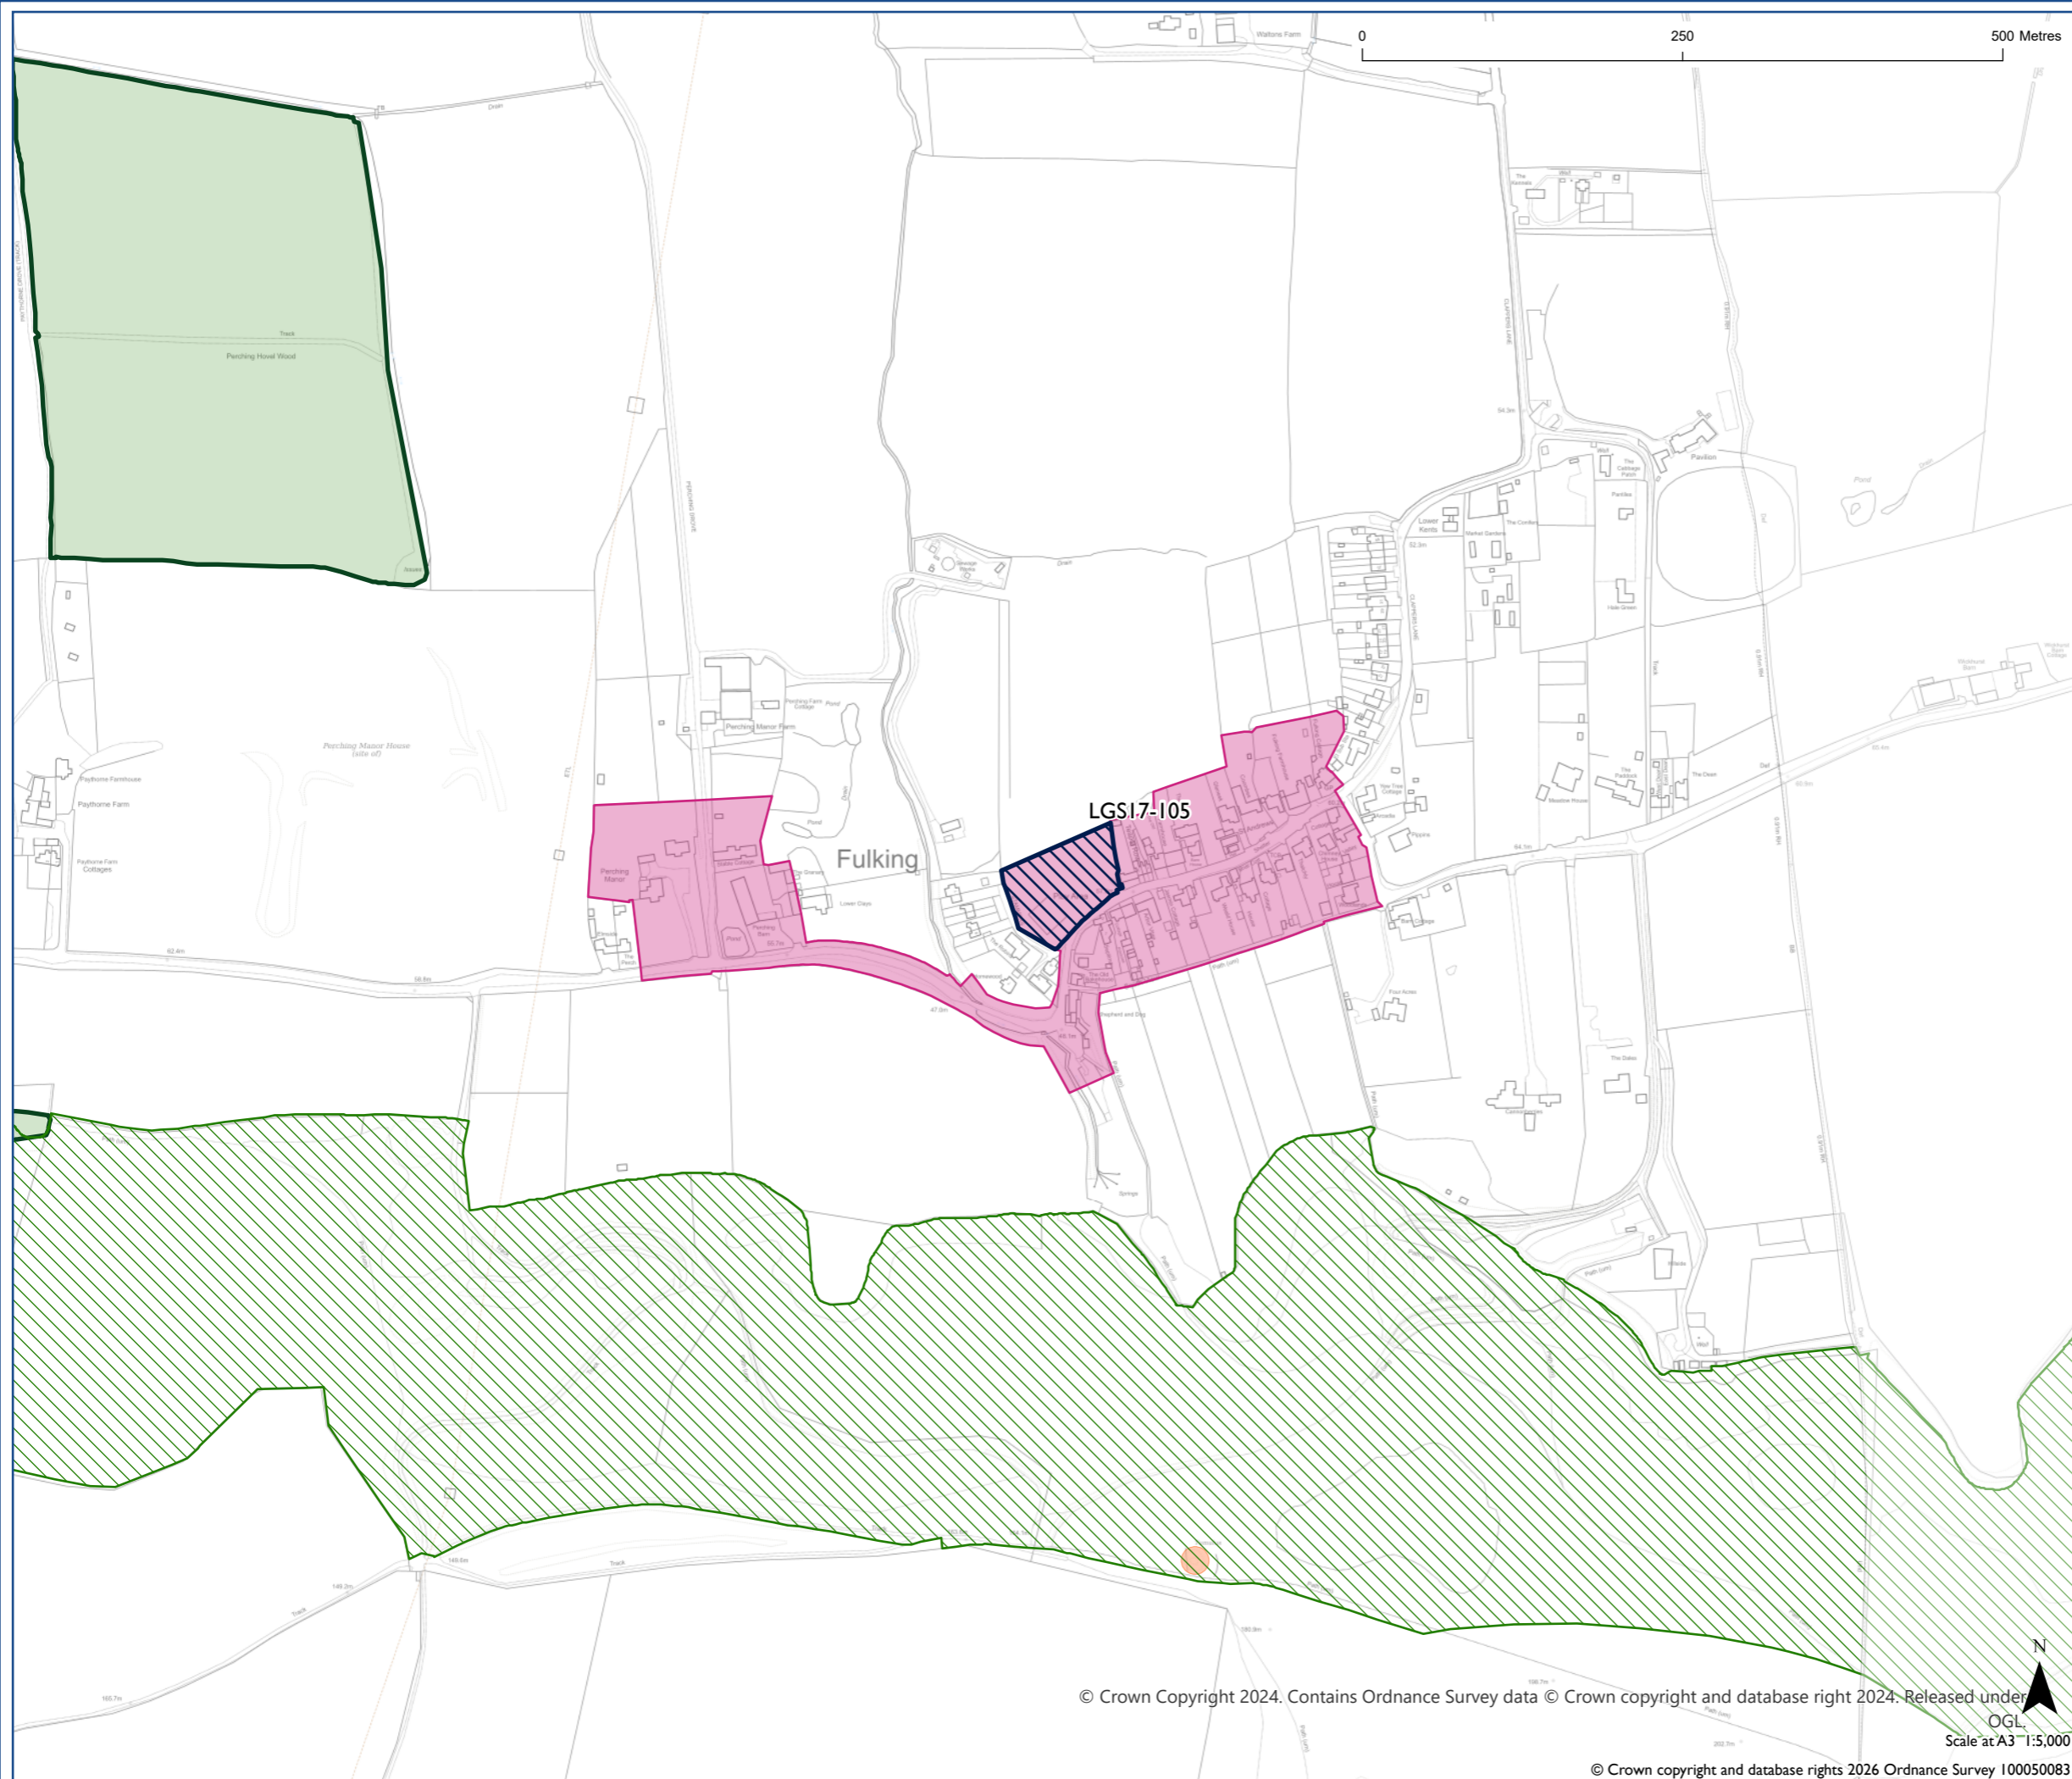

Proposed Submission South Downs
Local Plan - Policies Map Inset:
Fulking

-  Local Green Space SDG4
-  Dark Night Sky Zone SDL5 (this area is within)
-  International Nature Conservation Designation SDNI (where present)
-  National Nature Conservation Designation SDNI (where present)
-  Local Nature Conservation Designation SDNI (where present)
-  Irreplaceable Habitats SDNI
-  Conservation Area SDL8
-  Scheduled Monument SDL6

Map Notes: