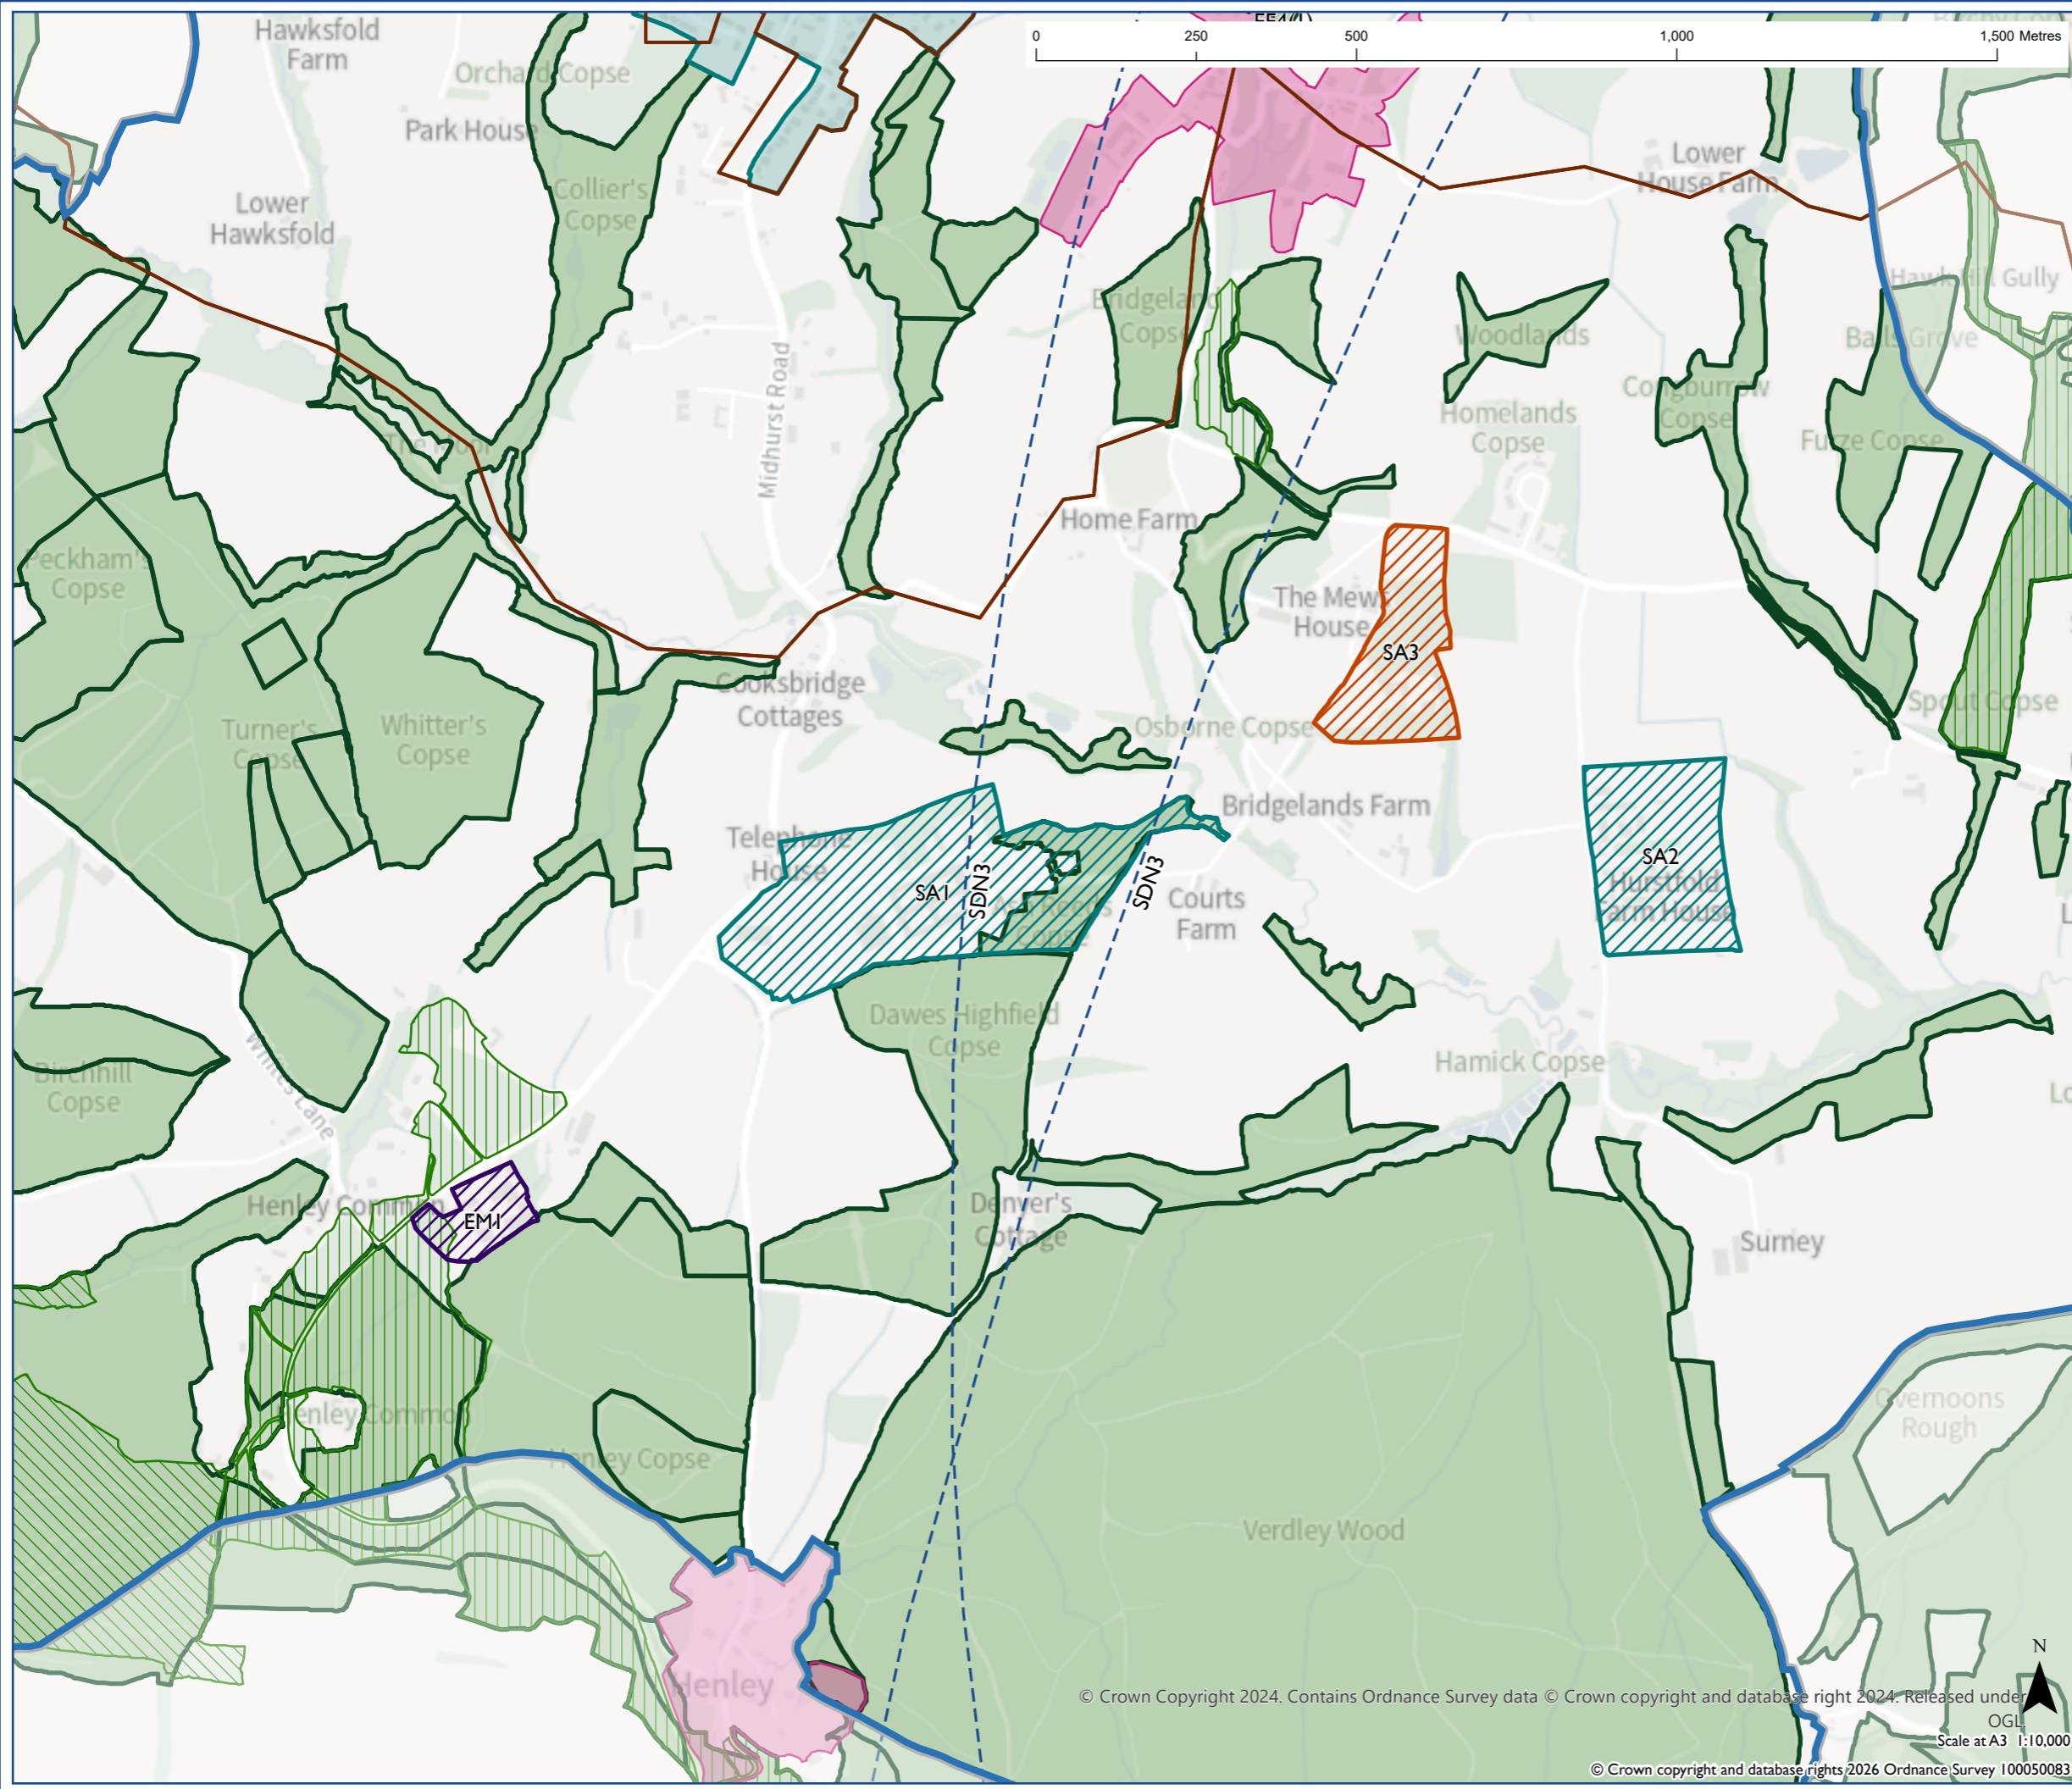

**Proposed Submission South Downs
Local Plan - Policies Map Inset:
Fernhurst (south)**

Including Fernhurst NDP Made 14 April 2016

-  Settlement Boundary SDC2
-  Dark Night Sky Zone SDL5 (this area is within)
-  HRA Area SDN3 (this area is within)
-  NDP Important View - EE5
-  NDP Housing - SA3
-  NDP Employment - EM1
-  NDP Mixed Use - SA1, SA2
-  NDP Local Green Space - EE4
-  International Nature Conservation Designation SDNI (where present)
-  National Nature Conservation Designation SDNI (where present)
-  Local Nature Conservation Designation SDNI (where present)
-  Irreplaceable Habitats SDN1
-  Conservation Area SDL8
-  Registered Park and Garden SDL6

Map Notes: