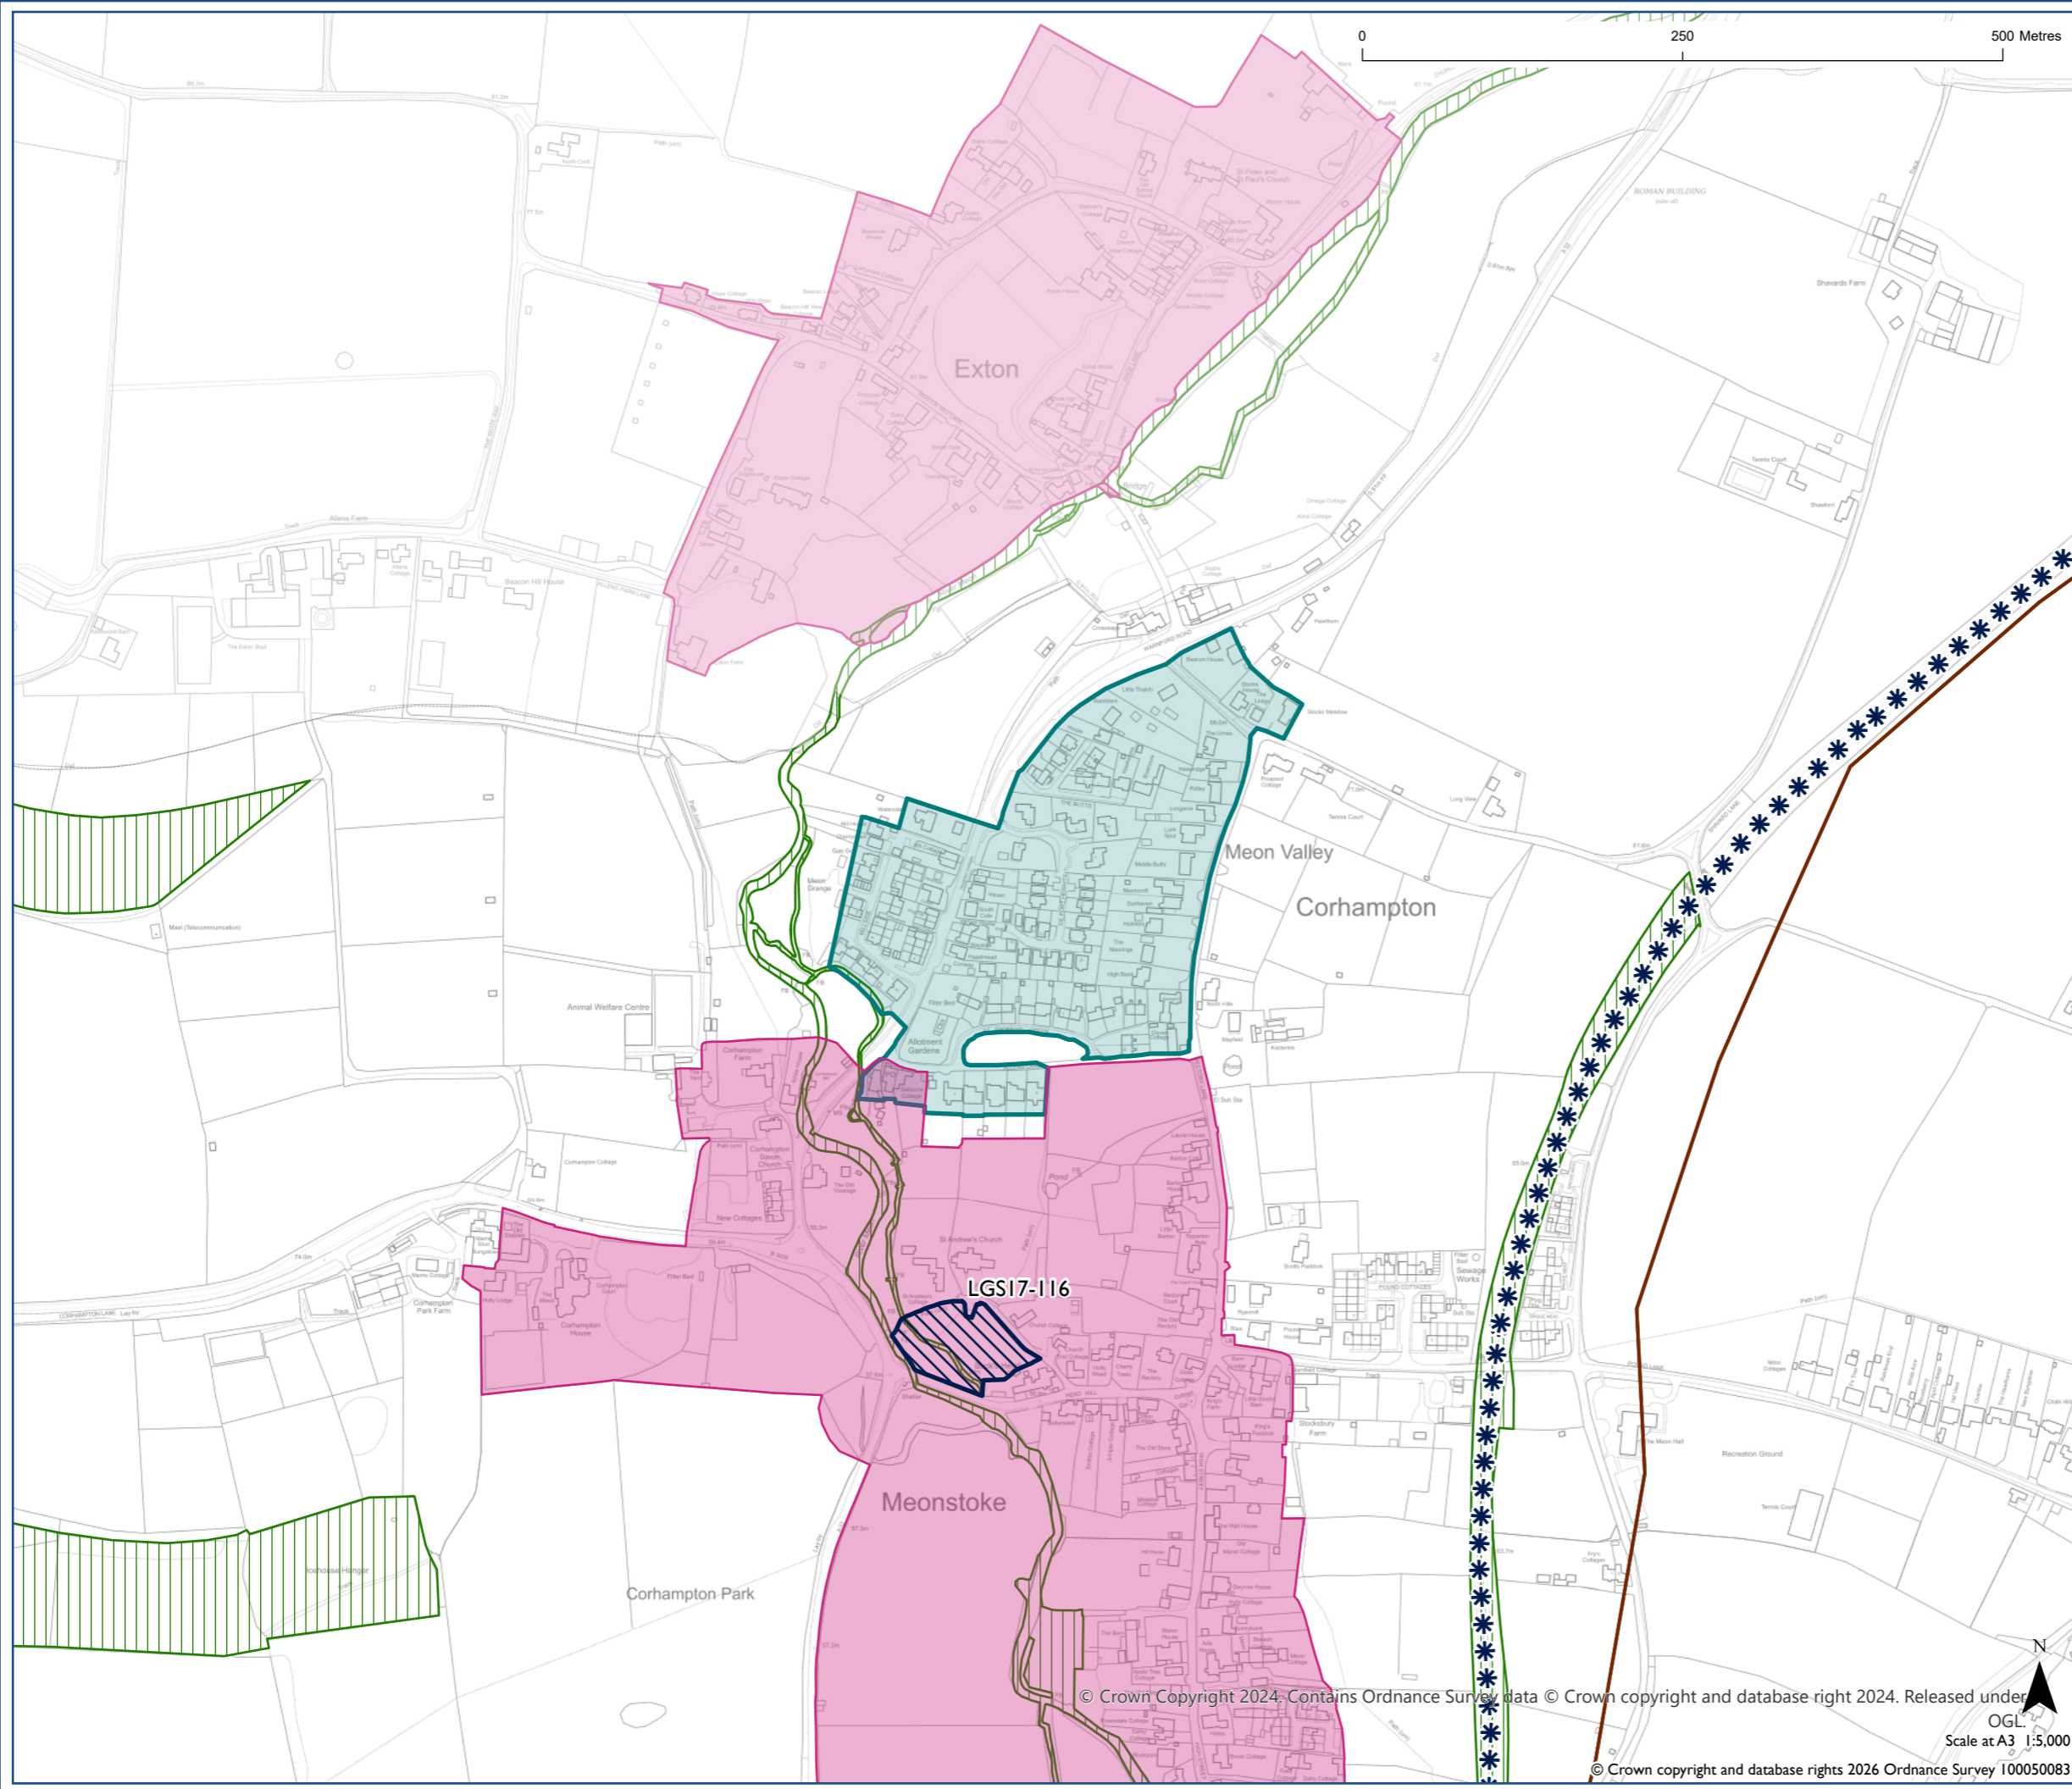

**Proposed Submission South Downs
Local Plan - Policies Map Inset:
Corhampton and Meonstoke**

-  Settlement Boundary SDC2
-  Local Green Space SDG4
-  Safeguarded Former Railway Line SDT2
-  Dark Night Sky Zone SDL5 (this area is within)
-  HRA Area SDN7 (this area is within)
-  International Nature Conservation Designation SDNI (where present)
-  National Nature Conservation Designation SDNI (where present)
-  Local Nature Conservation Designation SDNI (where present)
-  Conservation Area SDL8

Map Notes:

© Crown Copyright 2024. Contains Ordnance Survey data © Crown copyright and database right 2024. Released under OGL.
Scale at A3 1:5,000
© Crown copyright and database rights 2026 Ordnance Survey 100050083