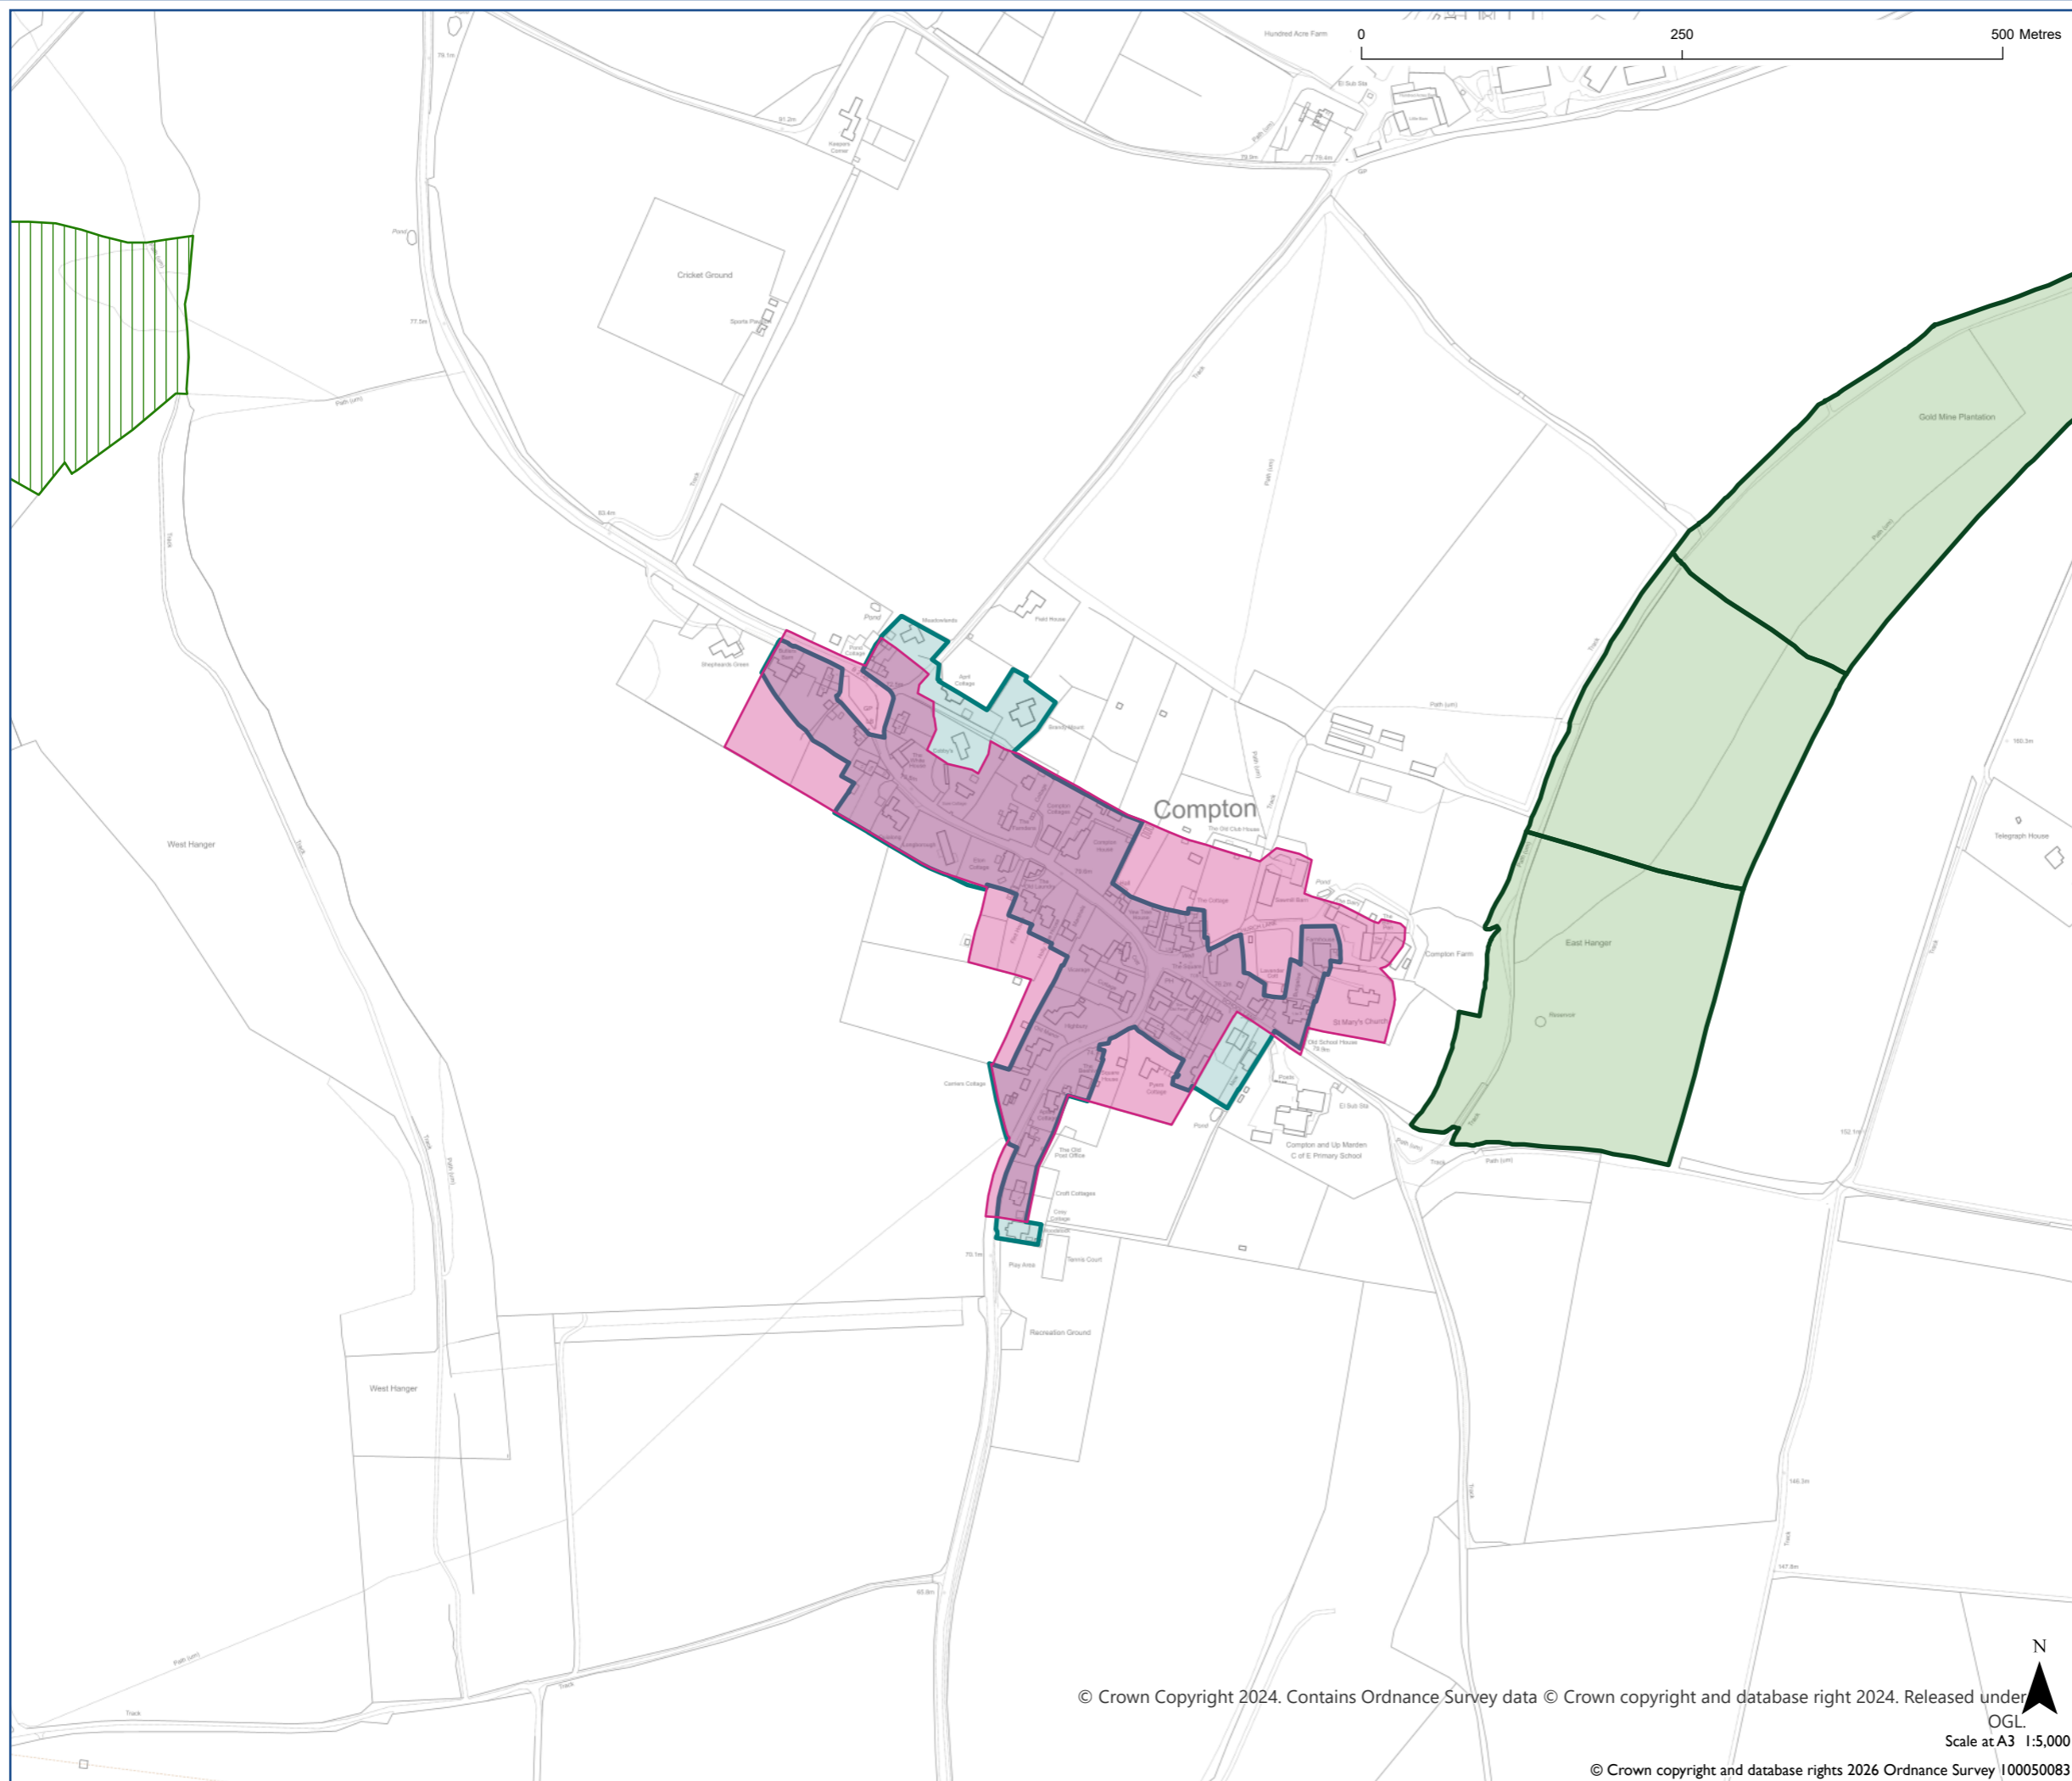

Proposed Submission South Downs
Local Plan - Policies Map Inset:
Compton

-  Settlement Boundary SDC2
-  Dark Night Sky Zone SDL5 (this area is within)
-  HRA Area SDN3 (this area is within)
-  HRA Area SDN7 (this area is within)
-  International Nature Conservation Designation SDNI (where present)
-  National Nature Conservation Designation SDNI (where present)
-  Local Nature Conservation Designation SDNI (where present)
-  Irreplaceable Habitats SDN1
-  Conservation Area SDL8

Map Notes: