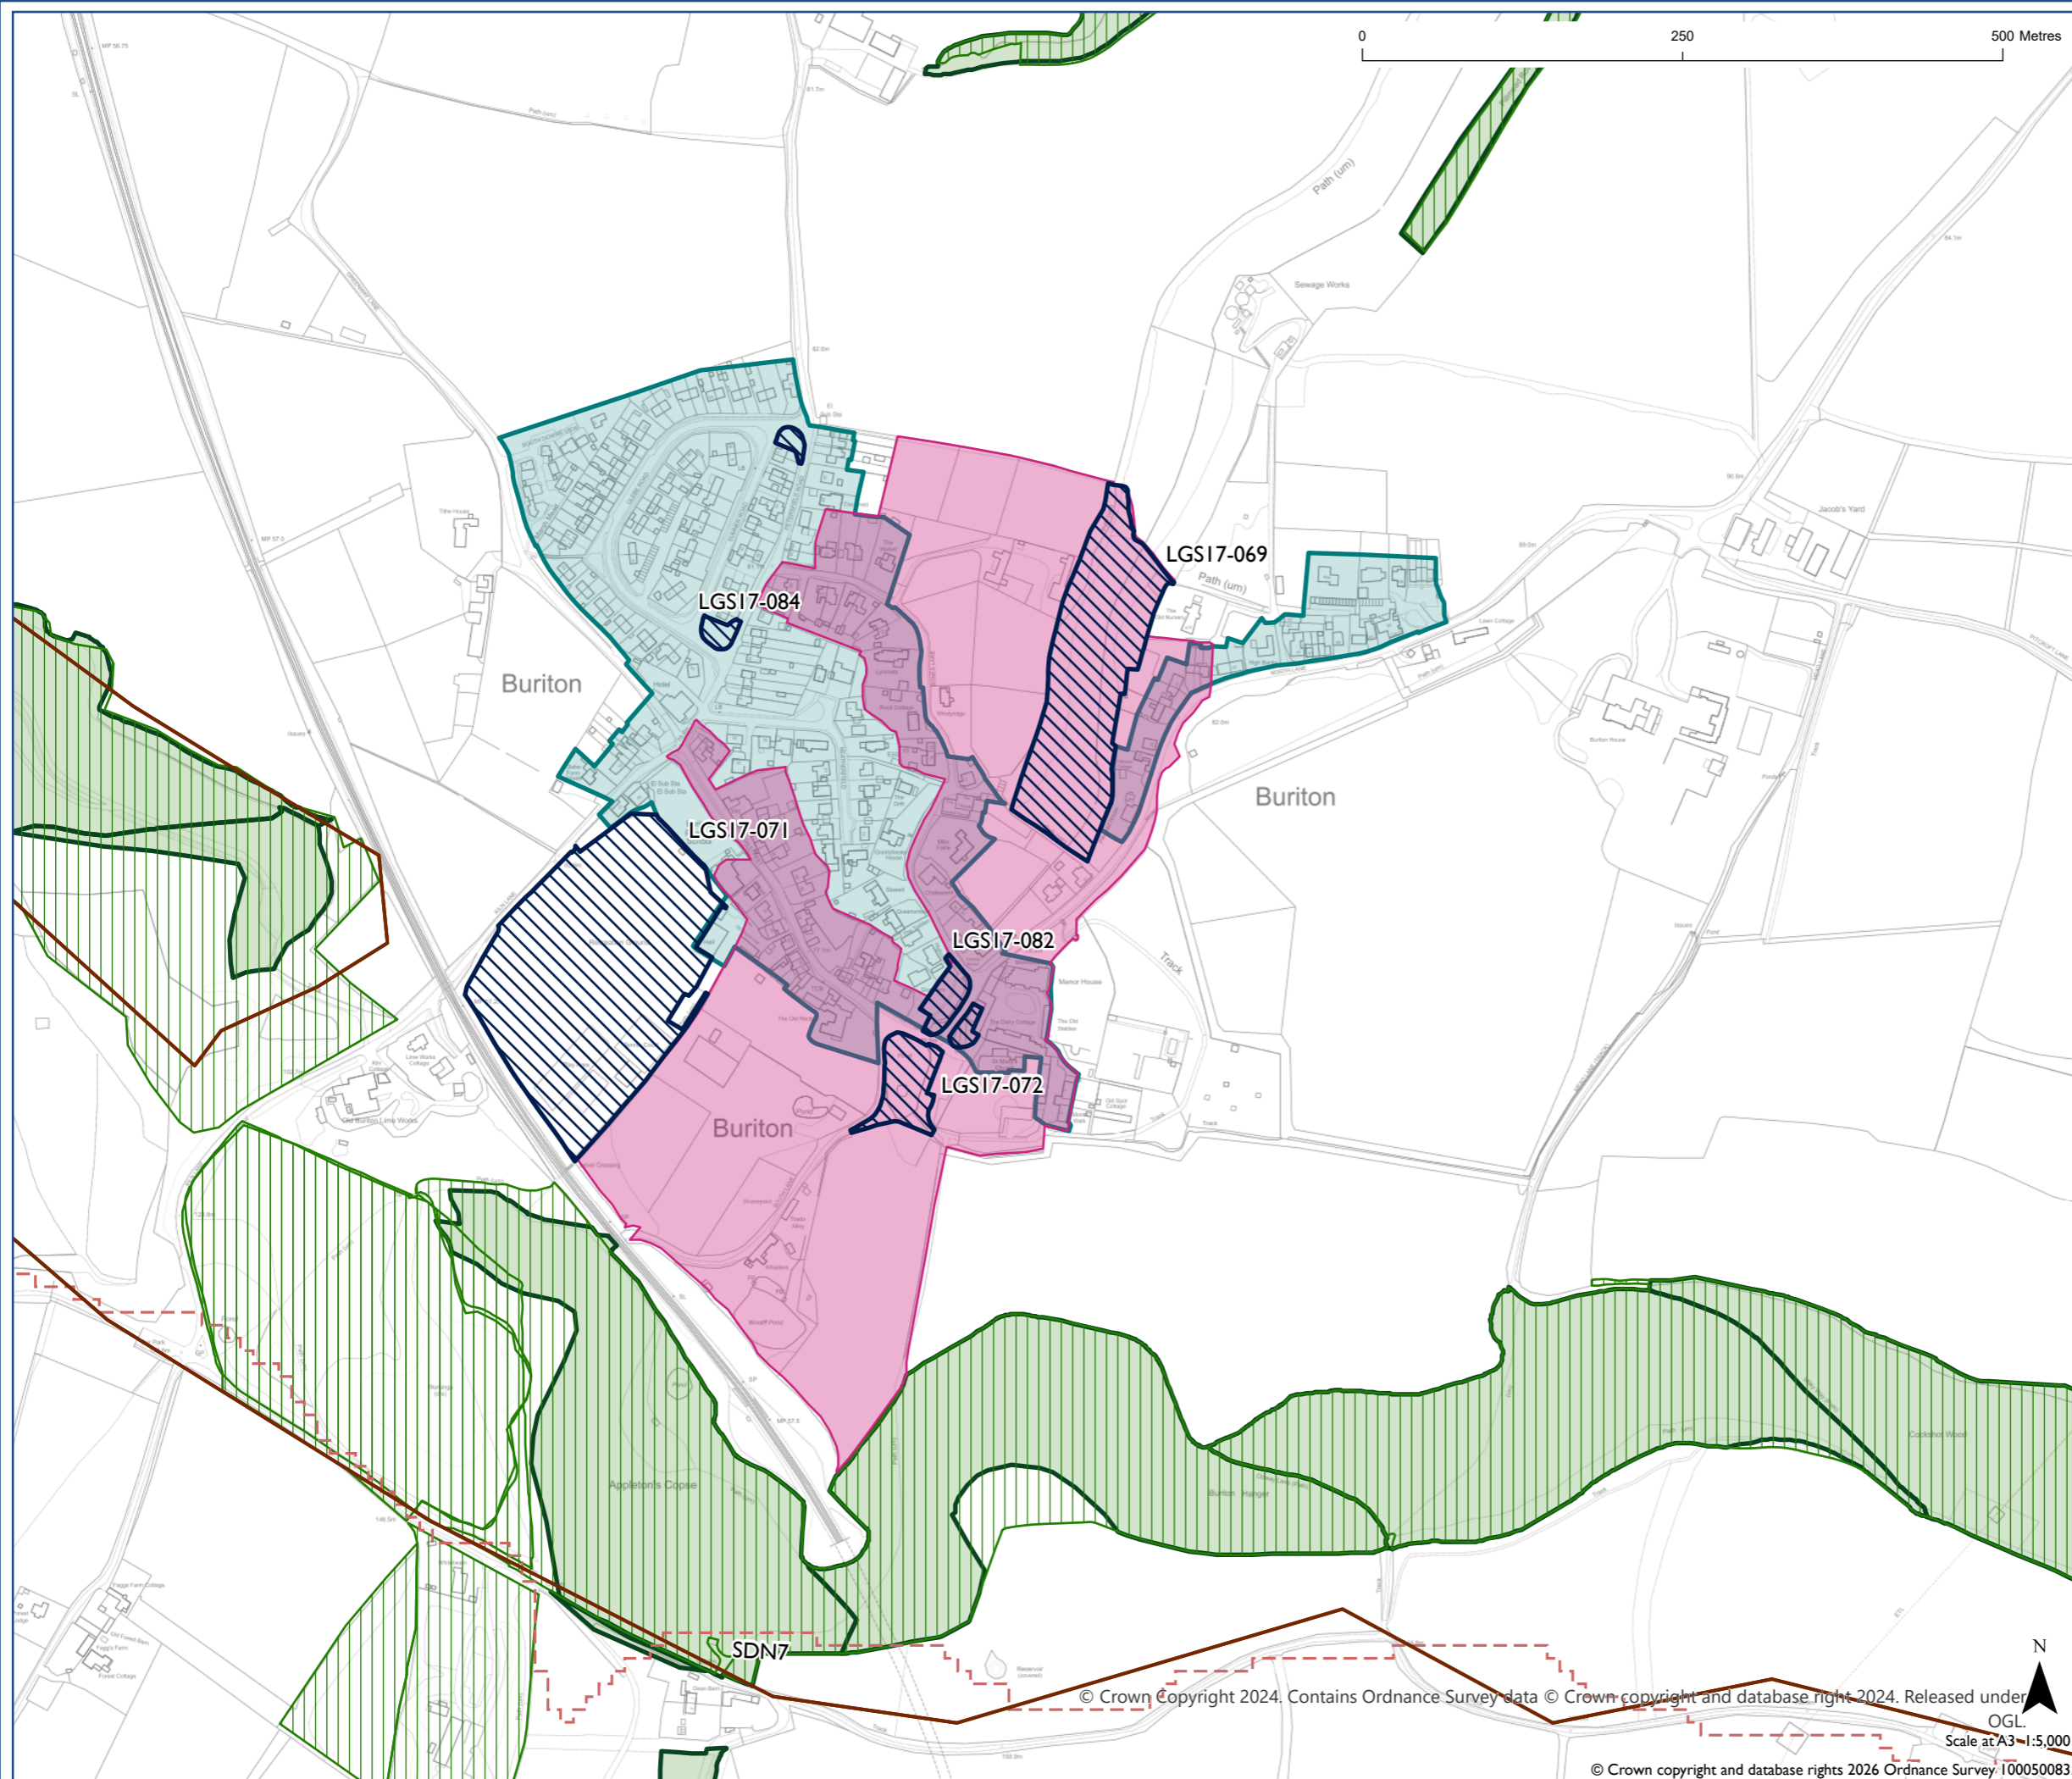

Proposed Submission South Downs
Local Plan - Policies Map Inset:
Buriton

-  Settlement Boundary SDC2
-  Local Green Space SDG4
-  Dark Night Sky Zone SDL5 (this area is within)
-  HRA Area SDN7 (this area is within)
-  International Nature Conservation Designation SDNI (where present)
-  National Nature Conservation Designation SDNI (where present)
-  Local Nature Conservation Designation SDNI (where present)
-  Irreplaceable Habitats SDNI
-  Conservation Area SDL8

Map Notes:

© Crown Copyright 2024. Contains Ordnance Survey data © Crown copyright and database right 2024. Released under OGL.
Scale at A3 1:5,000

© Crown copyright and database rights 2026 Ordnance Survey 100050083