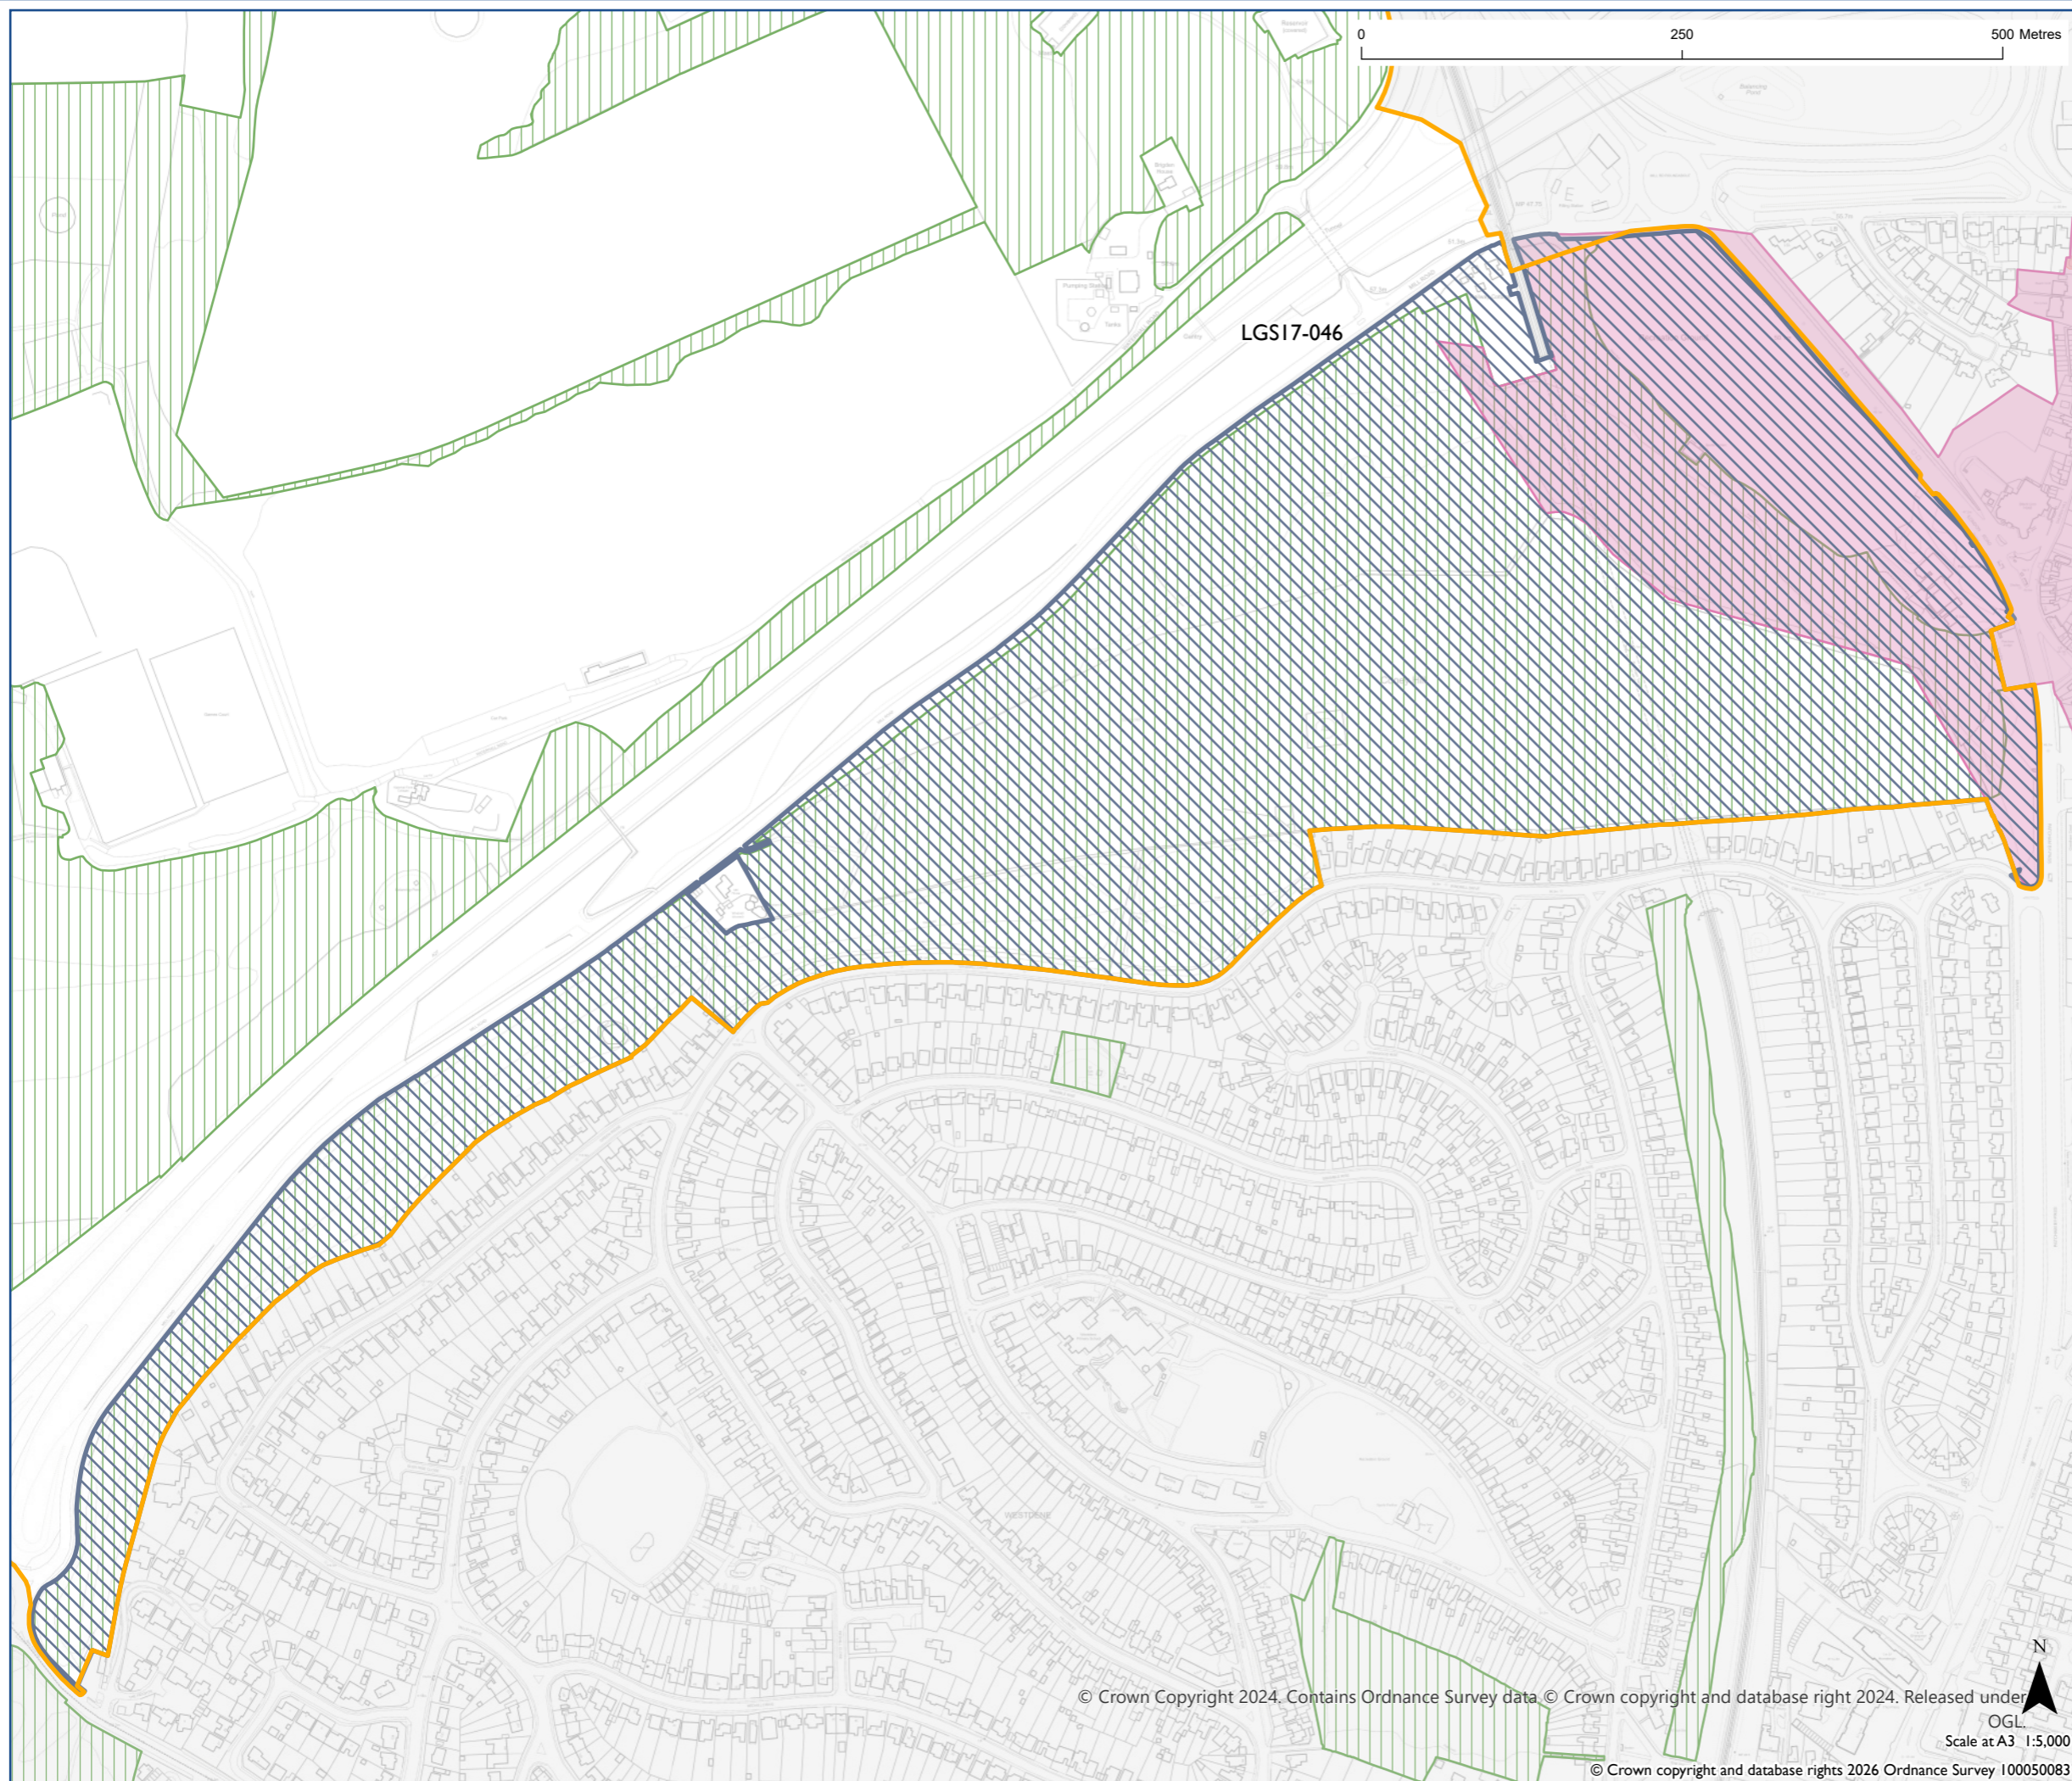

Proposed Submission South Downs
Local Plan - Policies Map Inset:
Brighton and Hove

-  Local Green Space SDG4
-  Dark Night Sky Zone SDL5 (this area is within)
-  International Nature Conservation Designation SDNI (where present)
-  National Nature Conservation Designation SDNI (where present)
-  Local Nature Conservation Designation SDNI (where present)
-  Conservation Area SDL8
-  Scheduled Monument SDL6
-  SDNPA Boundary

Map Notes: