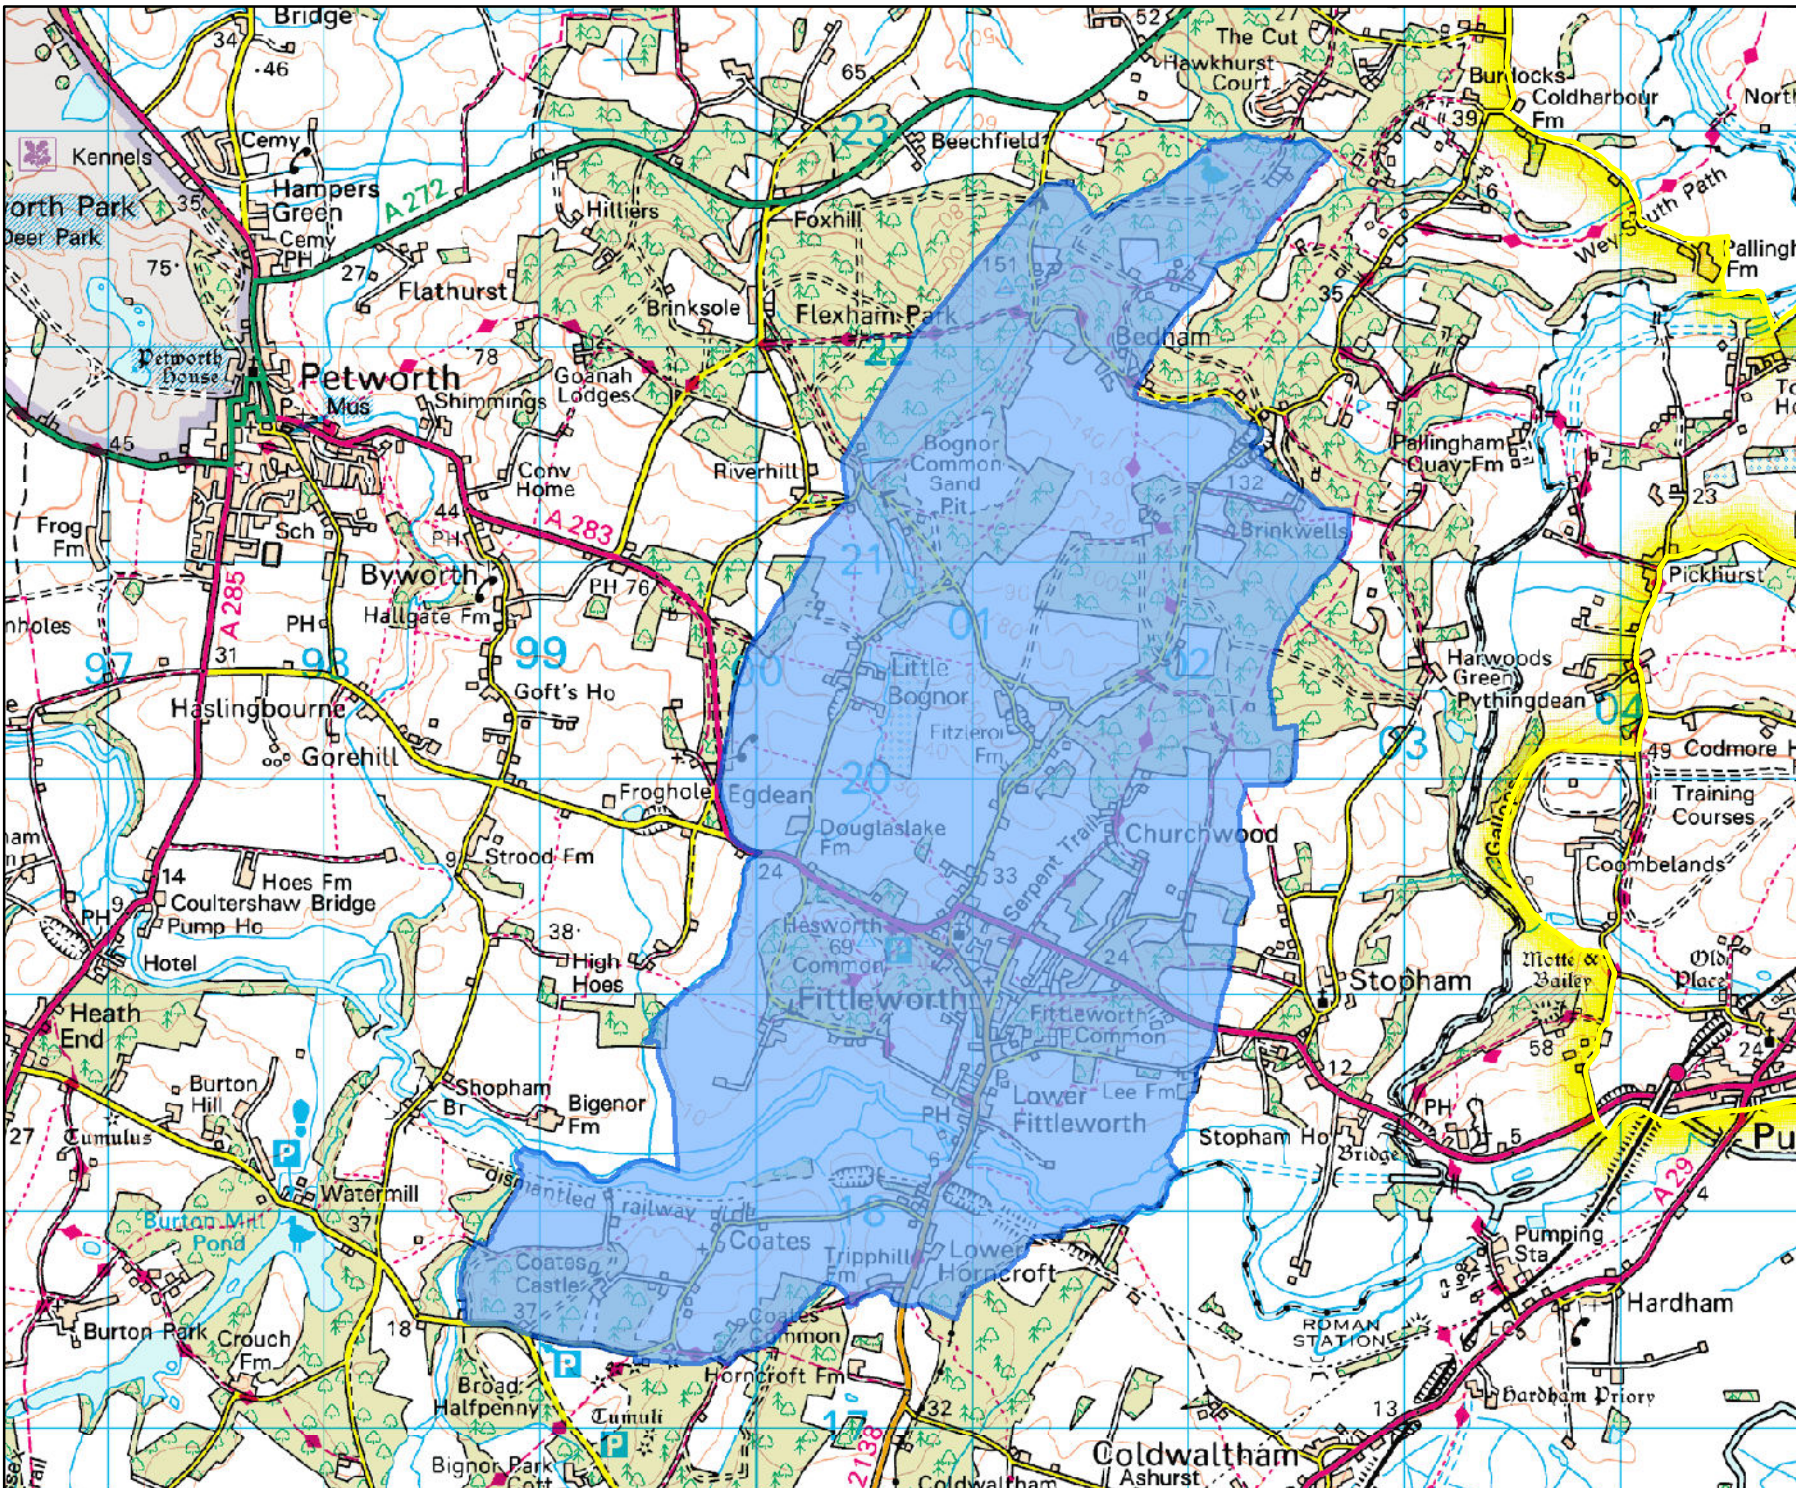

KEY

-  South Downs National Park Boundary
-  Designated Neighbourhood Area Within the National Park
-  Outside the National Park - Not Designated by National Park Authority

Scale @ A4 35,000
© Crown copyright and database rights
2015 Ordnance Survey 100050083

Proposed
Neighbourhood
Area:
Fittleworth CP