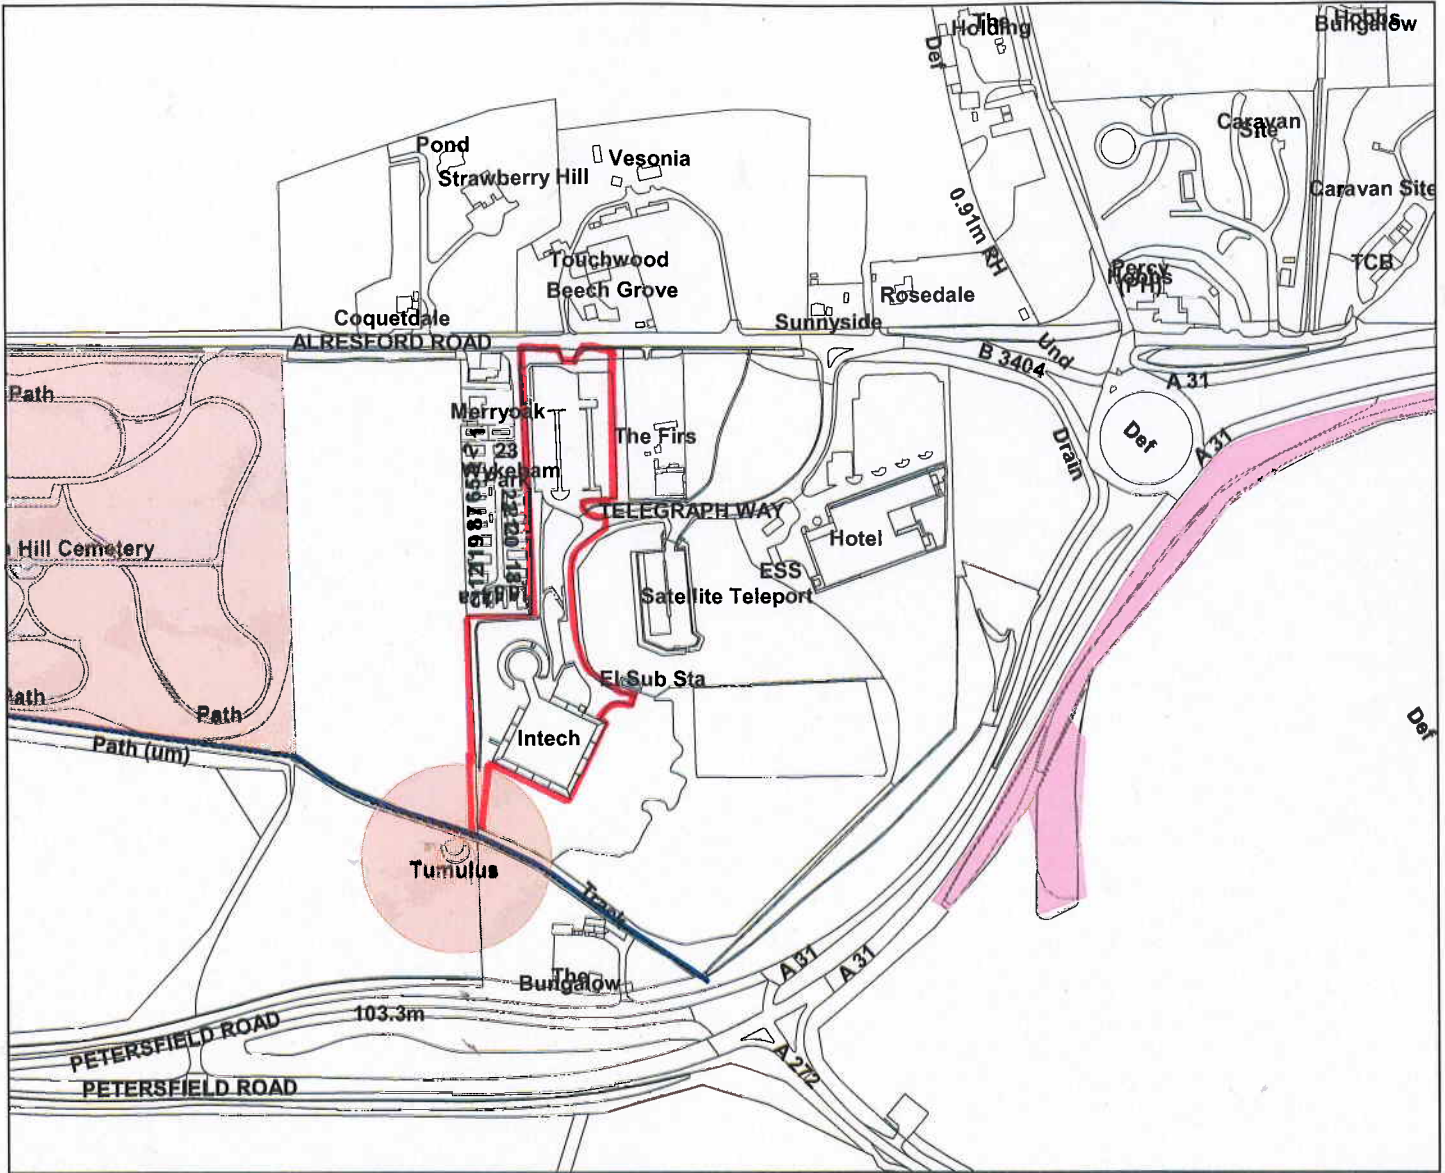

Land at Morn Hill, Alesford Road, Winchester

98/02144/FUL

Legend

Scale:

Reproduced from the Ordnance Survey map with the permission of the Controller of Her Majesty's Stationery Office © Crown Copyright. Unauthorised reproduction infringes Crown Copyright and may lead to prosecution or civil proceedings. Winchester City Council © 2007.