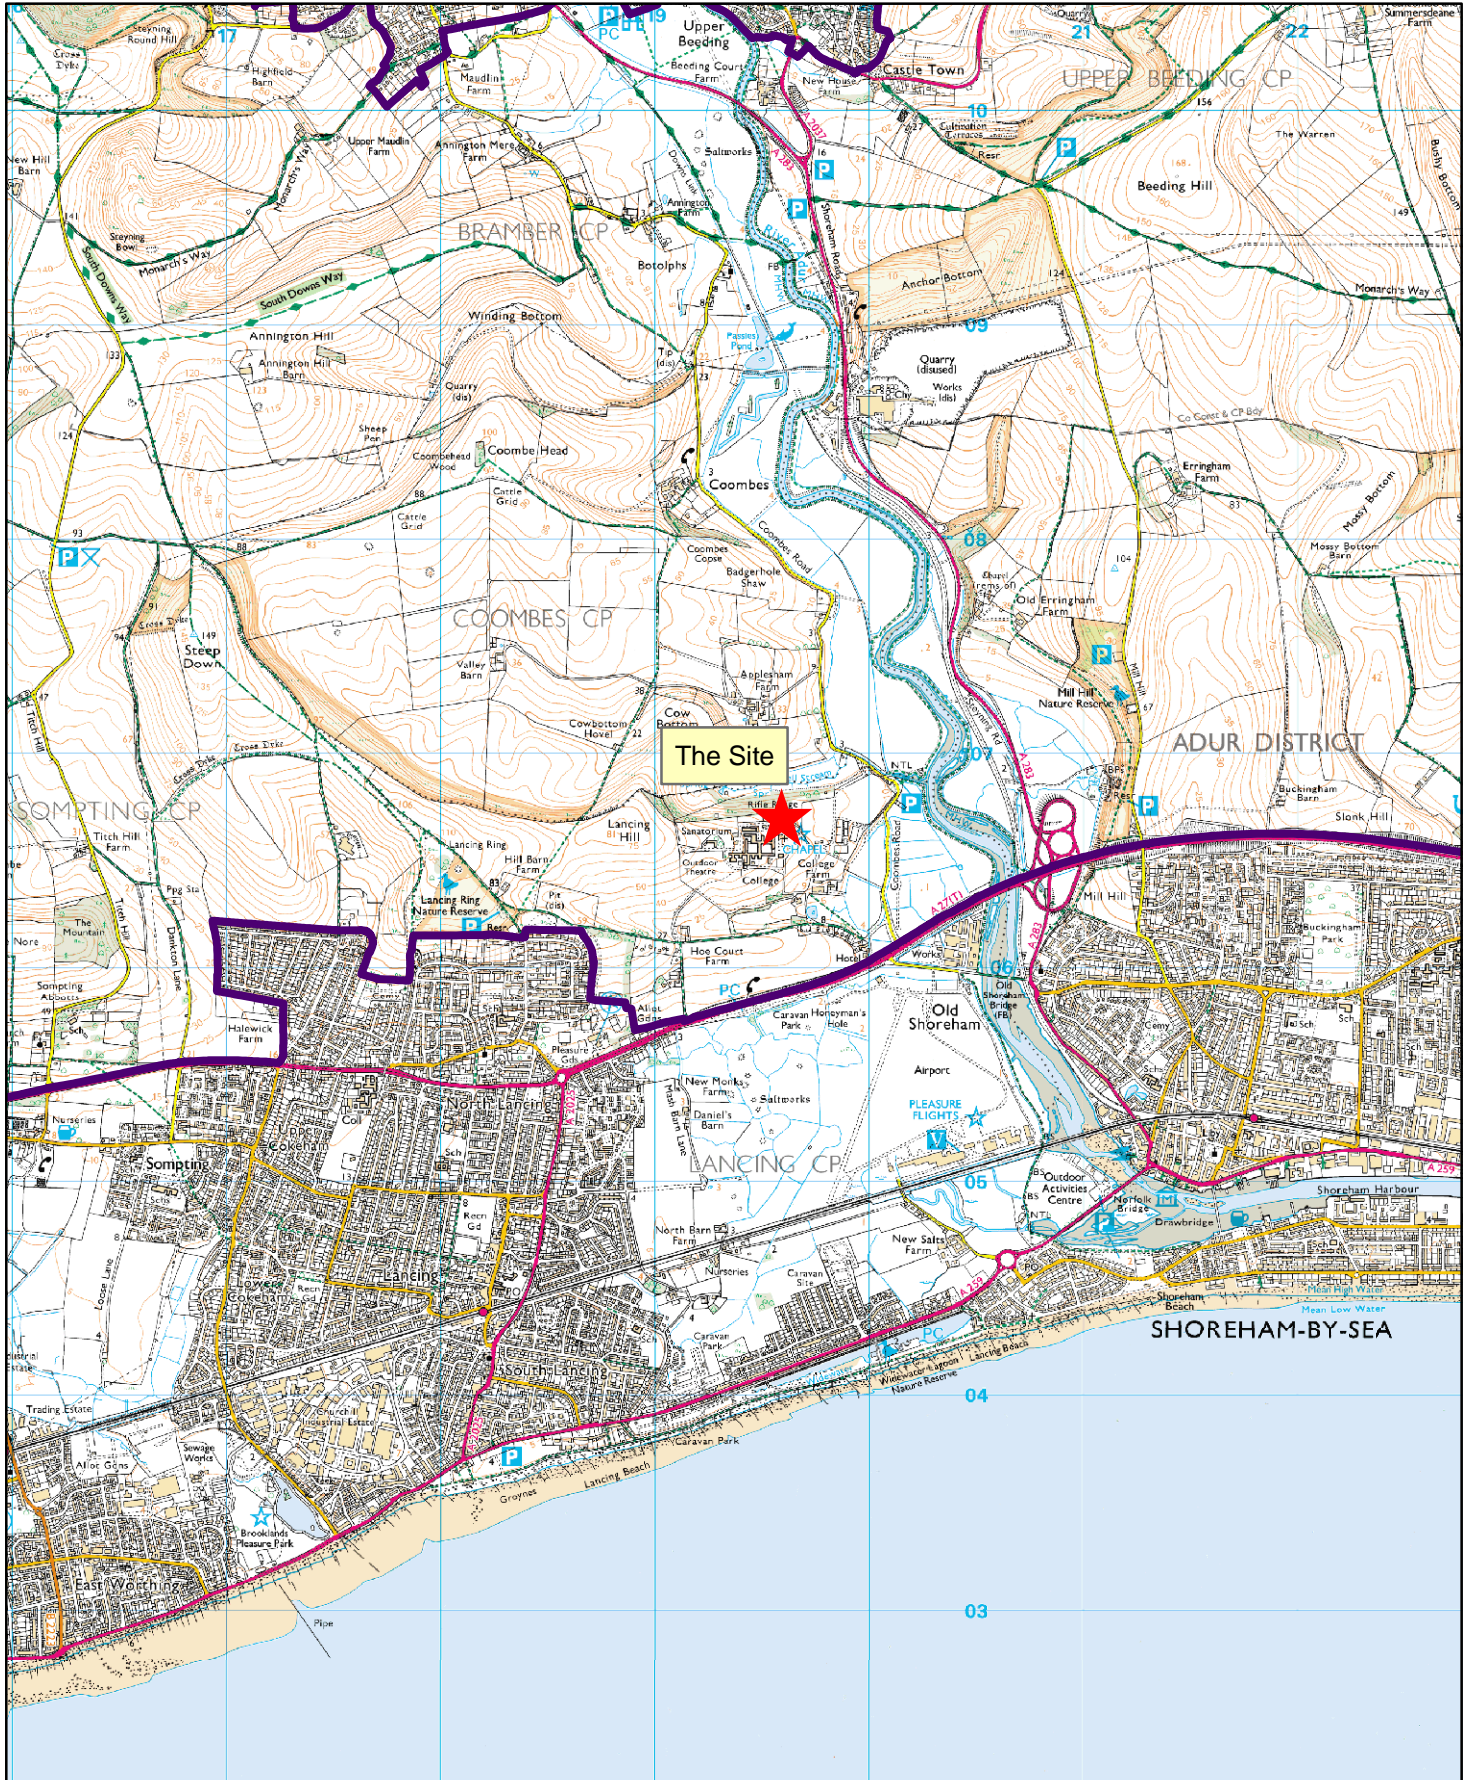

Lancing College

Scale 1:25,000

Reproduced from the Ordnance Survey map with the permission of the Controller Stationery Office © Crown Copyright 2010. OS Account Number: 100050083 / LGIH No: 103970